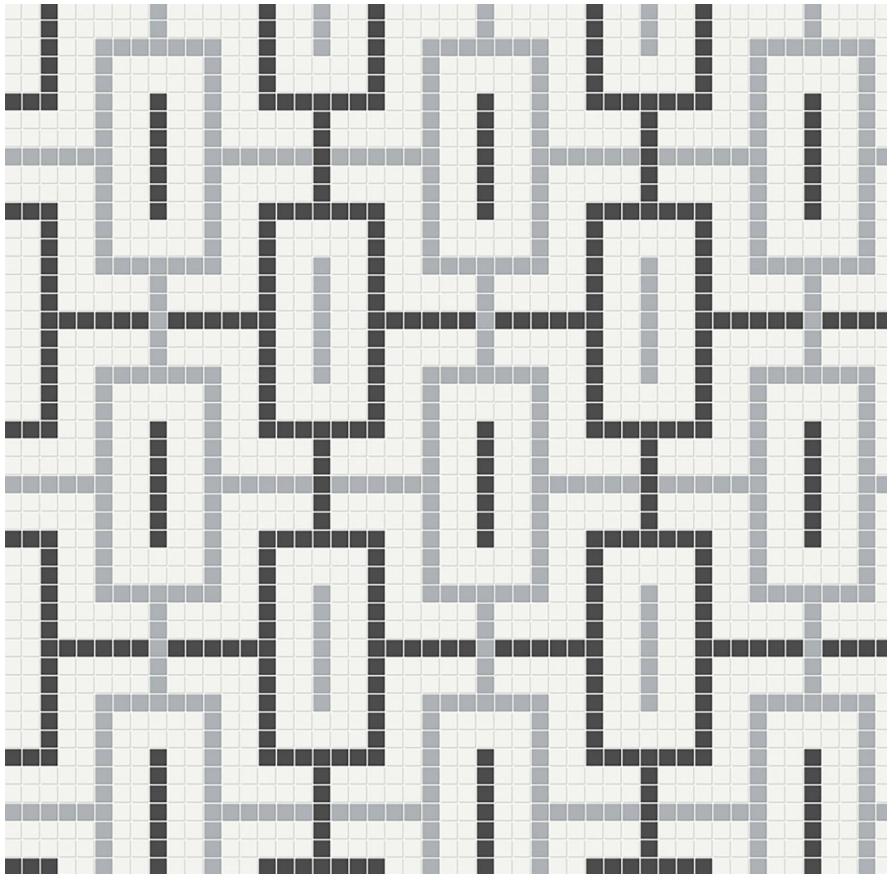

Tiles by Kia

PRODUCT

DAWN BLEND MATTE CHAIN PATTERN MOSAIC

Tile | 11.42"x11.42" | Porcelain

ROOM SCENES

TECHNICAL DATA

CODE: QUTR-DA-M19M
NAME: Dawn Blend Matte Chain Pattern Mosaic
SIZE: 11.42"x11.42"
SERIES: Traditions
FINISH: Matt
LOOK: Mono-Color
BILLING UNIT: SF
FAMILY: Tile
FROST RESISTANCE: Yes
MOSAIC CHIP SIZE: Mesh-Mounted
STYLE: Classic
SUITABLE FOR: Backsplash,Indoor
TYPOLOGY: Porcelain
TYPE OF PIECE: Mosaic
USE: Floor and Wall