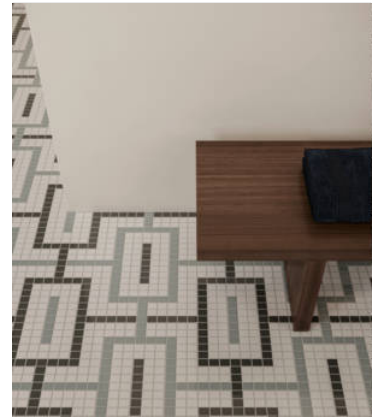

Tiles by Kia

PRODUCT

DAWN BLEND MATTE CHAIN PATTERN MOSAIC

Tile | 11.42"x11.42" | Porcelain

ROOM SCENES

TECHNICAL DATA

CODE: QUTR-DA-M19M
NAME: Dawn Blend Matte Chain Pattern Mosaic
SIZE: 11.42"x11.42"
SERIES: Traditions
FINISH: Matt
LOOK: Mono-Color
BILLING UNIT: SF
FAMILY: Tile
FROST RESISTANCE: Yes
MOSAIC CHIP SIZE: Mesh-Mounted
STYLE: Classic
SUITABLE FOR: Backsplash,Indoor
TYPOLOGY: Porcelain
TYPE OF PIECE: Mosaic
USE: Floor and Wall