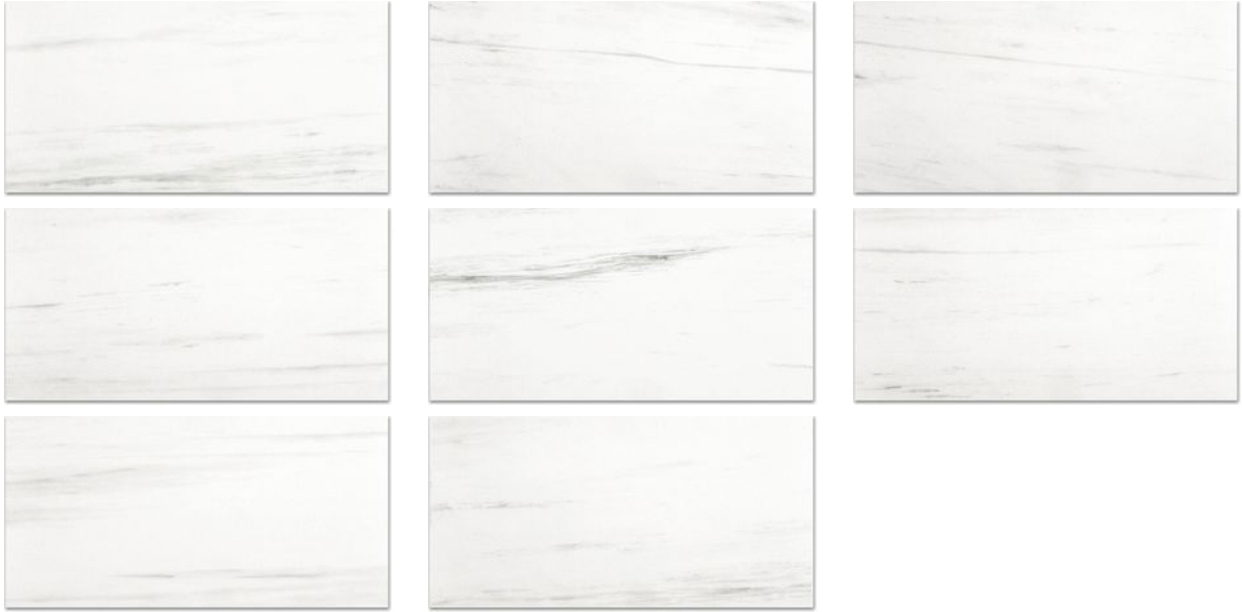

## PRODUCT POLISHED DEVOTION 12X24

---

Tile | 12"x24" | Porcelain

## GRAPHIC VARIETY

## TECHNICAL DATA

CODE: QUAD-DE-2PN  
NAME: Polished Devotion 12X24  
SIZE: 12"x24"  
SERIES: Ardor  
FINISH: Polished  
LOOK: Marble Look  
BILLING UNIT: SF  
EDGE: Rectified  
FAMILY: Tile  
FROST RESISTANCE: Yes  
STYLE: Contemporary  
SUITABLE FOR: Indoor  
TYPOLOGY: Porcelain  
TYPE OF PIECE: Field Tile  
USE: Floor and Wall