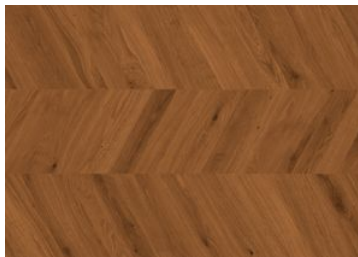

Tiles by Kia

SERIES

TRUE EARTH CHEVRONS

Wood Look | | Fibrano w/ HydroWood

PRODUCTS

Chevron American Red Oak
12"x48.6" | Fibrano w/ HydroWood

Chevron Cognac Oak
12"x48.6" | Fibrano w/ HydroWood

Chevron Heritage
12"x48.6" | Fibrano w/ HydroWood

Chevron Kaya Oak Wellington
12"x48.6" | Fibrano w/ HydroWood

Chevron Oak Sevilla Taupe
12"x48.6" | Fibrano w/ HydroWood

Chevron Oak Villa Gold
12"x48.6" | Fibrano w/ HydroWood

Chevron Rustic Oak Brown
12"x48.6" | Fibrano w/ HydroWood