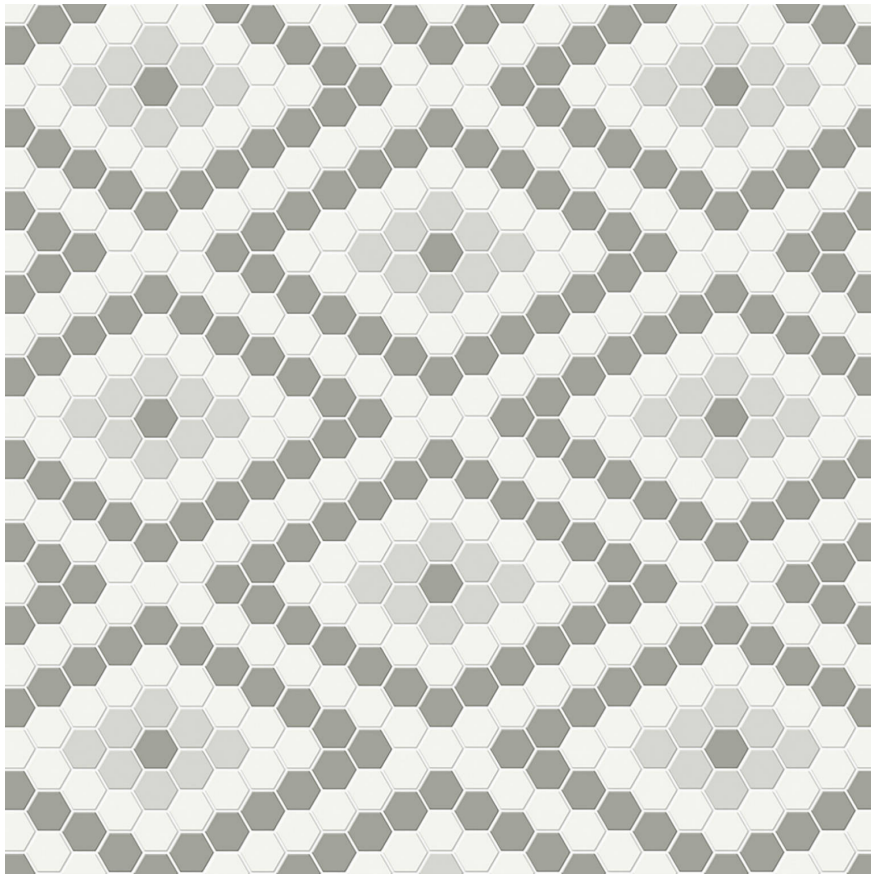

Tiles by Kia

PRODUCT

EVENING BLEND MATTE DIAMOND PATTERN MOSAIC

Tile | 7.68"x13.31" | Porcelain

TECHNICAL DATA

CODE: QUTR-EV-M21M
NAME: Evening Blend Matte Diamond Pattern Mosaic
SIZE: 7.68"x13.31"
SERIES: Traditions
FINISH: Matt
LOOK: Mono-Color
BILLING UNIT: SF
FAMILY: Tile
FROST RESISTANCE: Yes
MOSAIC CHIP SIZE: Mesh-Mounted
STYLE: Classic
SUITABLE FOR: Backsplash,Indoor
TYPOLOGY: Porcelain
TYPE OF PIECE: Mosaic
USE: Floor and Wall