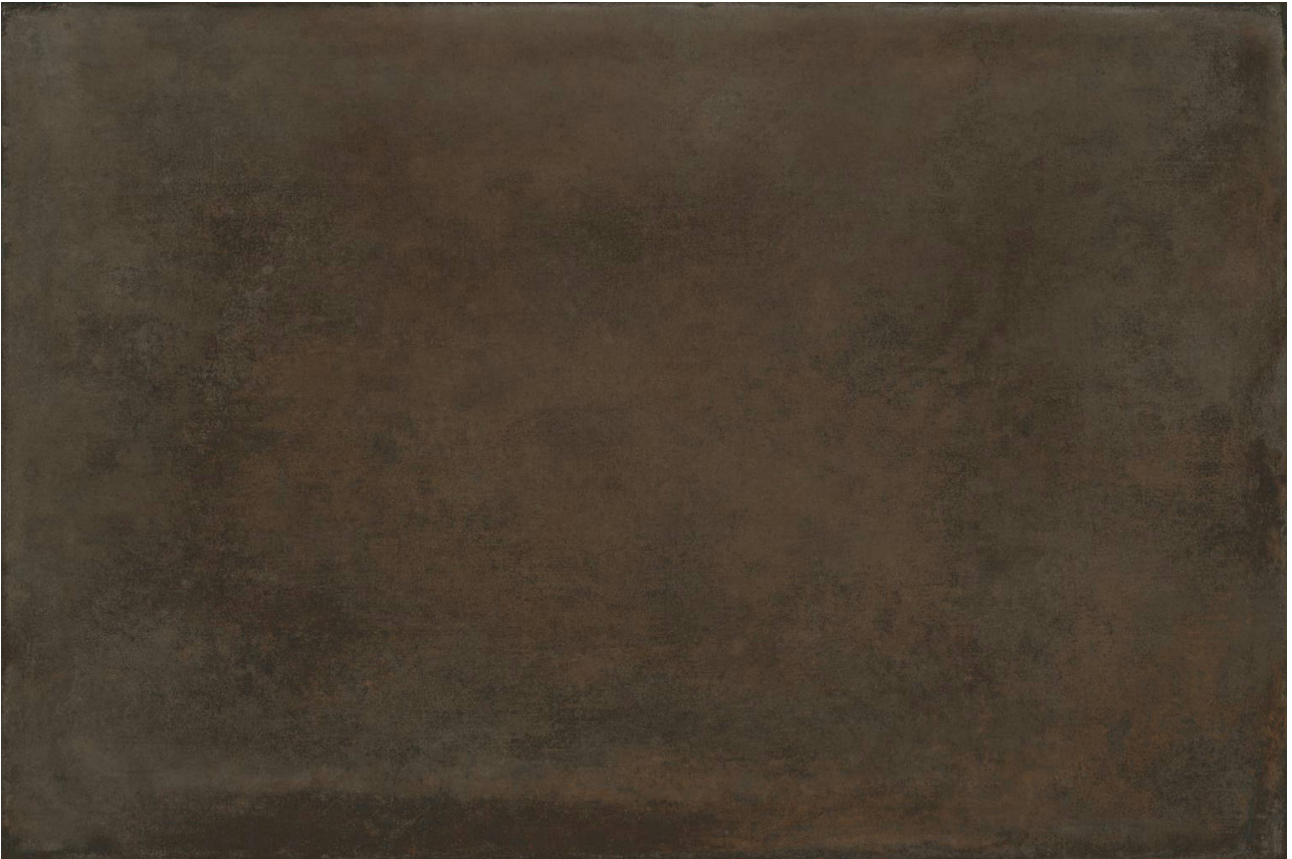

Tiles by Kia

PRODUCT
CITADEL CHOCOLATE 16X24

Tile | 16"x24" | Glazed Porcelain

GRAPHIC VARIETY

ROOM SCENES

TECHNICAL DATA

CODE: QU CR-CI-4
NAME: Citadel Chocolate 16x24
SIZE: 16"x24"
SERIES: Charleston
FINISH: Matt
LOOK: Terracotta
BREAKING STRENGTH (APH): SAFE 1300 N
BILLING UNIT: SF
CHEMICAL RESISTANCE (APH): Not Affected
DCOF (APH): >0.89
FAMILY: Tile
FROST RESISTANCE: Yes
PEI: 4
SHADE VARIATION: V1
STAIN RESISTANCE (APH): Not Affected
STYLE: Contemporary
SUITABLE FOR: Backsplash|Indoor|Shower
TYPOLOGY: Glazed Porcelain
THICKNESS (APH): 9.5
TYPE OF PIECE: Field Tile
USE: Floor and Wall
WATER ABSORPTION (APH): <=0.5%