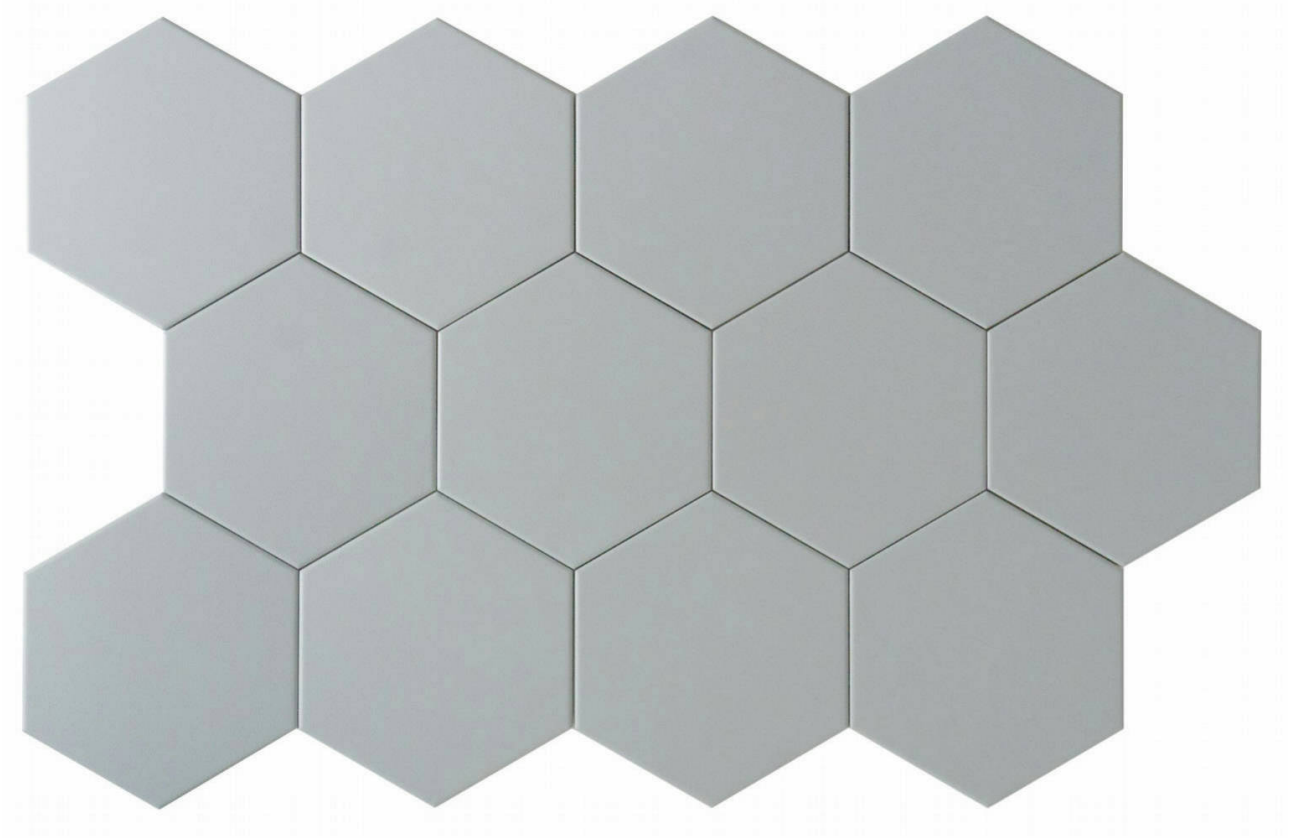

Tiles by Kia

PRODUCT

VIDA 5.5X6.3" PEARL HEXAGON

Tile | 5.5"x6.3" | Porcelain

DETAILS

ROOM SCENES

TECHNICAL DATA

CODE: QUVI-PE-1
NAME: Vida 5.5X6.3" Pearl Hexagon
SIZE: 5.5"x6.3"
SERIES: Vida
FINISH: Matt
LOOK: Mono-Color
BILLING UNIT: SF
FAMILY: Tile
FROST RESISTANCE: Yes
PEI: 3
SHADE VARIATION: V1
STYLE: Contemporary
SUITABLE FOR: Indoor|Outdoor|Pool|Shower
TYPOLOGY: Porcelain
TYPE OF PIECE: Field Tile
USE: Floor and Wall