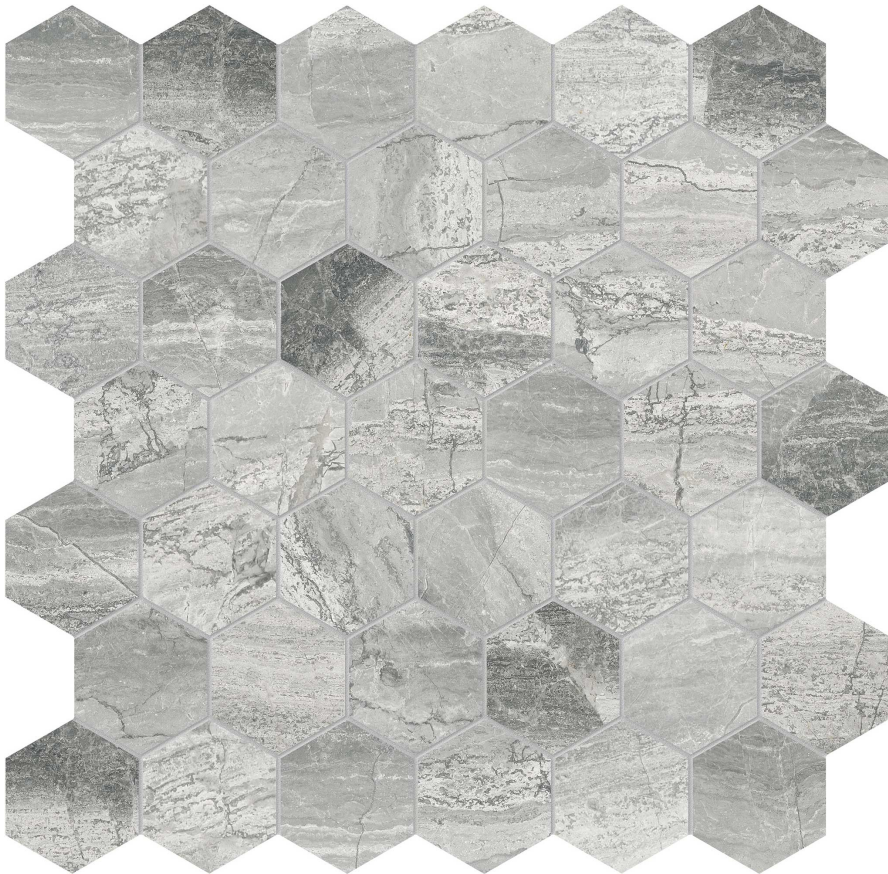

Tiles by Kia

PRODUCT

VOLCANA NOTTE 2 HEXAGON MOSAIC

Stone | 12"x12" | Marble

TECHNICAL DATA

CODE: AS5001-03240

NAME: Volcana Notte 2 Hexagon Mosaic

SIZE: 12"x12"

SERIES: Volcana Notte

FINISH: Honed

BILLING UNIT: SF

FAMILY: Stone

MOSAIC CHIP SIZE: 2"x2"

SUITABLE FOR: Indoor|Shower

TYPOLOGY: Marble

TYPE OF PIECE: Mosaic

USE: Floor and Wall

NOTES: Sheet size shown is approximate. Actual dimensions refer to individual mosaic chips.

PACKING

Size	Product type	BOX			PALLET		
		pcs	sqft	lb	boxes	sqft	lb
12"x12"	Mosaic	5	4.95	26.345		49.5	