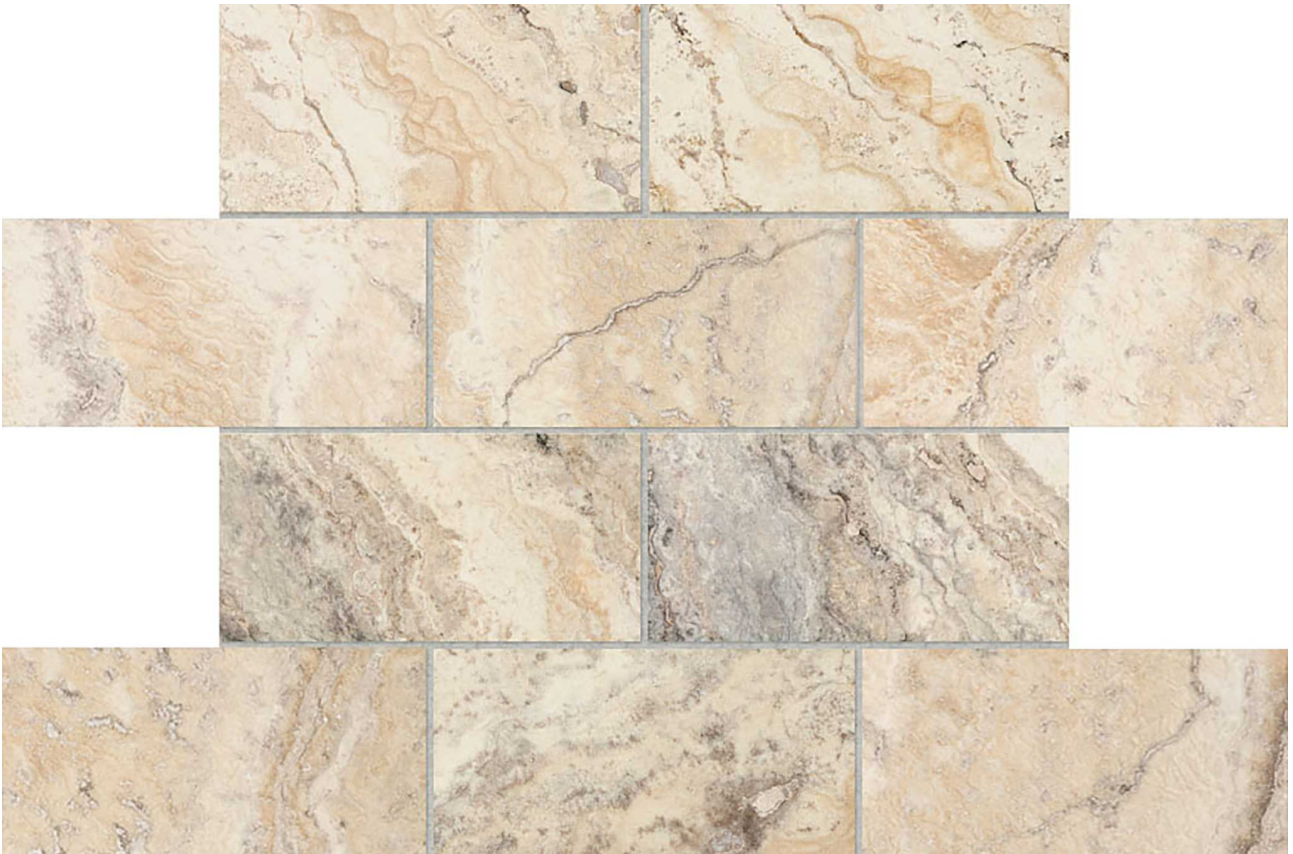

## PRODUCT PICASSO 3X6

---

Stone | 12"x12" | Travertine

## TECHNICAL DATA

CODE: AS5000-01480

NAME: Picasso 3x6

SIZE: 12"x12"

SERIES: Picasso

FINISH: Filled & Honed

BILLING UNIT: SF

FAMILY: Stone

MOSAIC CHIP SIZE: 3"x6"

SUITABLE FOR: Indoor|Shower

TYPOLOGY: Travertine

TYPE OF PIECE: Mosaic

USE: Floor and Wall

NOTES: Sheet size shown is approximate. Actual dimensions refer to individual mosaic chips.