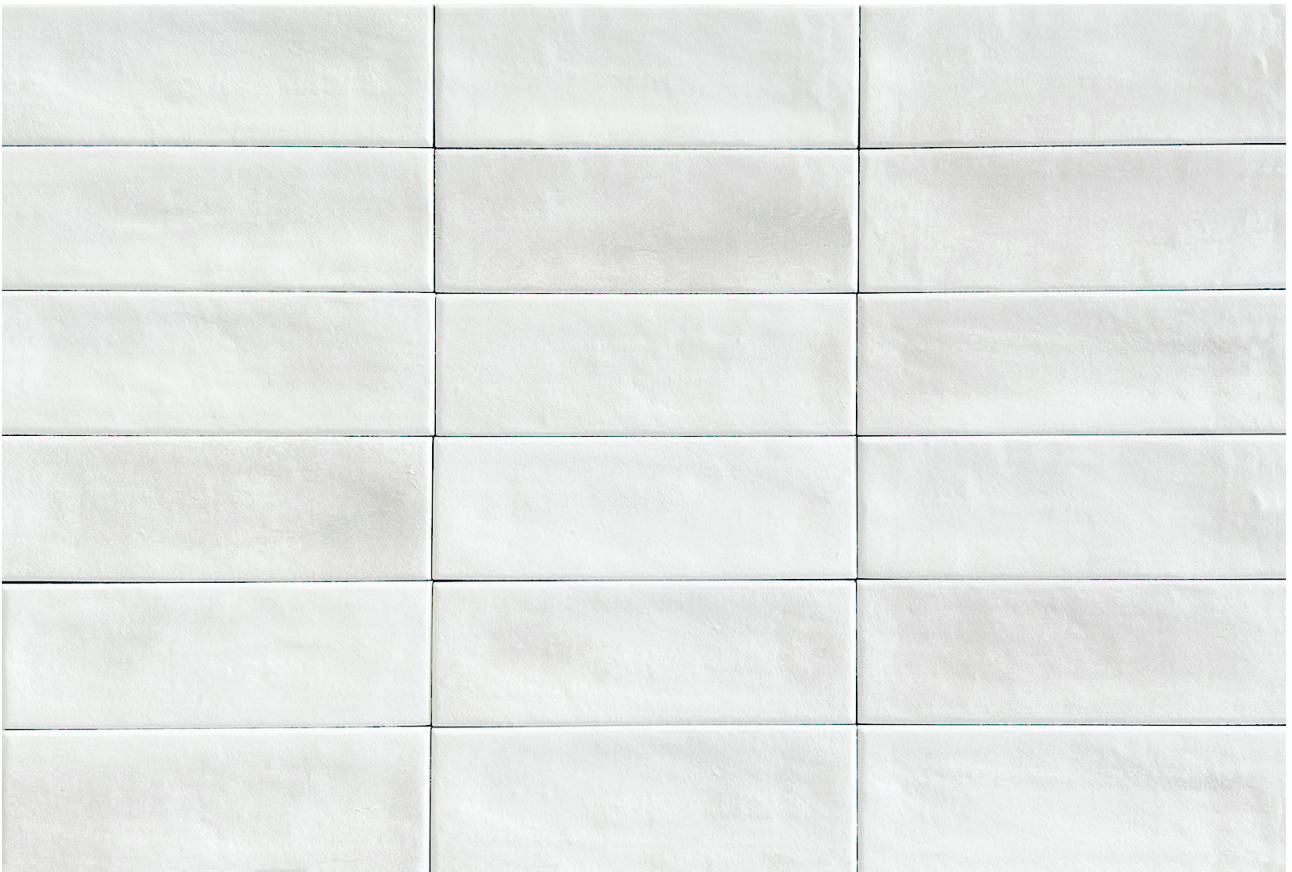

## PRODUCT ARUBA WHITE MATT 2X6

---

Tile | 2"x6" | Porcelain

## GRAPHIC VARIETY

## TECHNICAL DATA

CODE: QUAU-WH-1M  
NAME: Aruba White Matt 2x6  
SIZE: 2"x6"  
SERIES: Aruba  
FINISH: Matt  
LOOK: Subway Tile  
BILLING UNIT: SF  
FAMILY: Tile  
FROST RESISTANCE: Yes  
PEI: 4  
STYLE: Contemporary  
SUITABLE FOR: Indoor, Outdoor, Pool, Backsplash, Shower  
TYPOLOGY: Porcelain  
TYPE OF PIECE: Field Tile  
USE: Floor and Wall