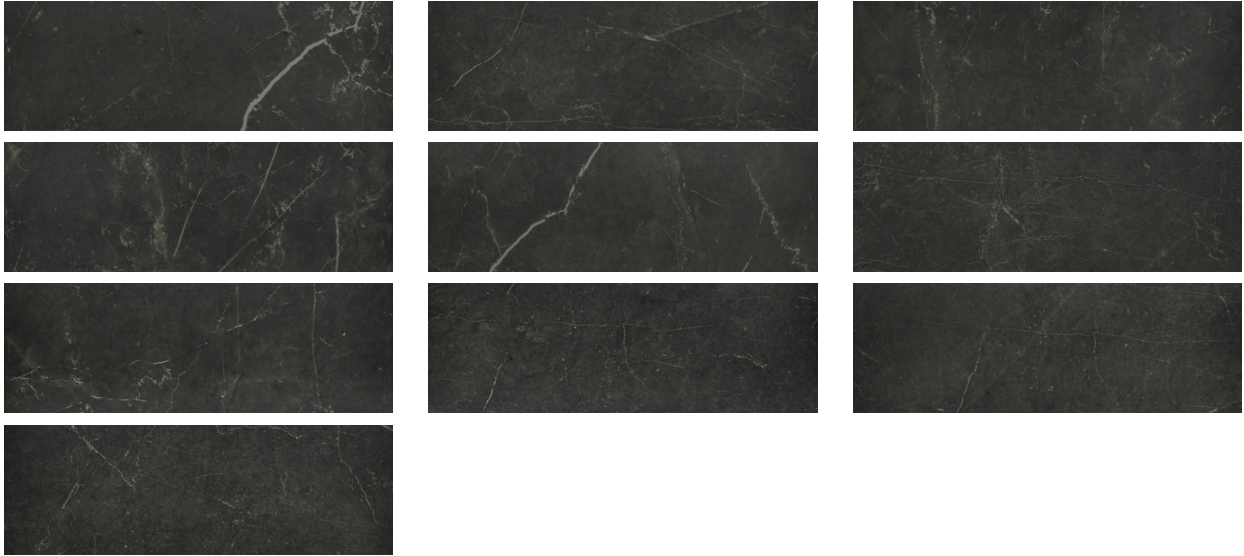

Tiles by Kia

PRODUCT TIVOLI NERO POLISHED 4X12

Tile | 4"x12" | Glazed Porcelain

GRAPHIC VARIETY

TECHNICAL DATA

CODE: QULX-TI-1PN
NAME: Tivoli Nero Polished 4X12
SIZE: 4"x12"
SERIES: Luxury
FINISH: Polished
LOOK: Marble Look
BILLING UNIT: SF
EDGE: Rectified
FAMILY: Tile
FROST RESISTANCE: Yes
PEI: 4
STYLE: Contemporary
SUITABLE FOR: Backsplash|Indoor|Shower
TYPOLOGY: Glazed Porcelain
TYPE OF PIECE: Field Tile
USE: Floor and Wall