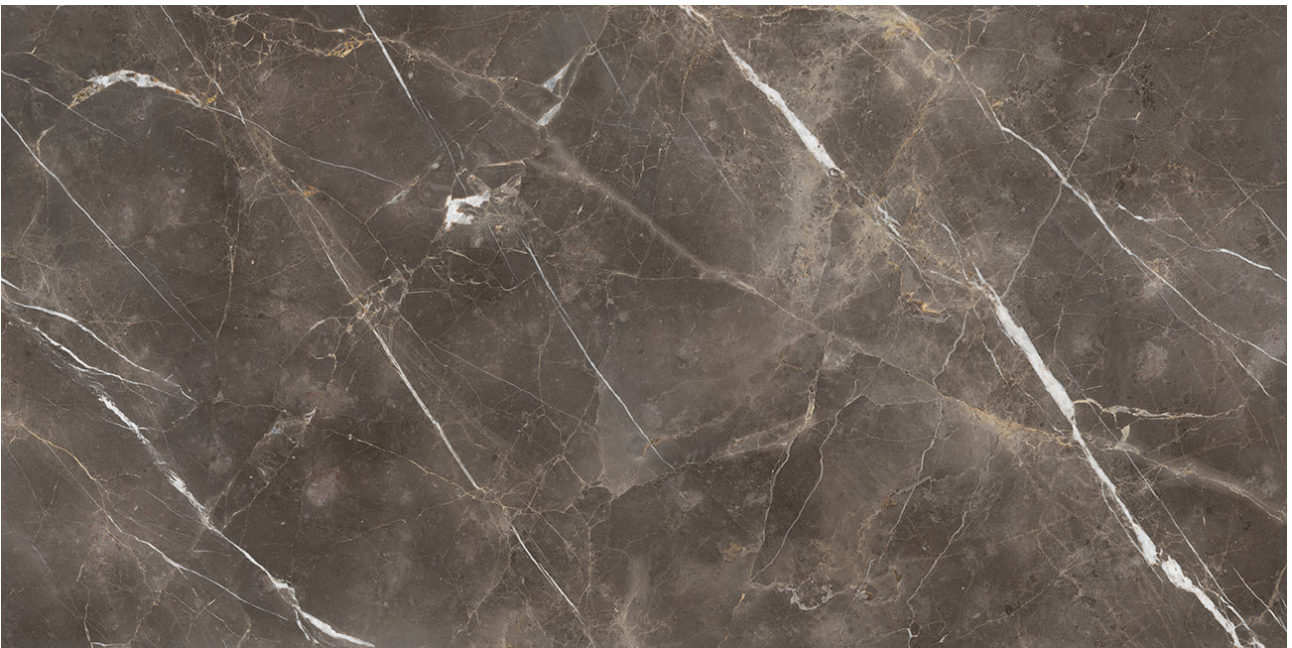

Tiles by Kia

PRODUCT
ROYAL STONEWORKS 63X126 REGAL BROWN MARBLE
POLISHED

Tile | 63"x126" | Sintered Slab

TECHNICAL DATA

CODE: QUSW-RM-1P

NAME: Royal Stoneworks 63X126 Regal Brown Marble Polished

SIZE: 63"x126"

SERIES: Royal Stoneworks

FINISH: Polished

LOOK: Stone Look

EDGE: Rectified

FAMILY: Tile

FROST RESISTANCE: Yes

SHADE VARIATION: V3

SPECIAL ORDER: Special Order

STYLE: Contemporary

SUITABLE FOR: Indoor|Shower

TPOLOGY: Sintered Slab

TYPE OF PIECE: Field Tile

USE: Floor and Wall

NOTES: This product is special order and cannot be cancelled, returned, or refunded.

PACKING