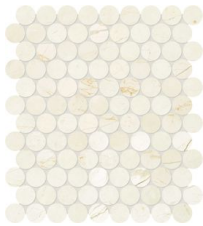

### PRODUCTS

**Avorio Crema 24x24**  
24"x24" | Marble

**Avorio Crema 12x24**  
12"x24" | Marble

**Avorio Crema 24 Picket**  
12"x20" | Marble

**Avorio Crema 1.25 Penny Round Mosaic**  
10"x14" | Marble

**Avorio Crema 2 Hexagon Mosaic**  
12"x12" | Marble

**Avorio Crema 2x6 Picket Mosaic**  
10.5"x12" | Marble

**Avorio Crema 6 Hexagon Mosaic**  
10.5"x12" | Marble

**Avorio Crema 3x12**  
3"x12" | Marble

**Avorio Crema .5x12 Deco-Bar**  
0.5"x12" | Marble

**Avorio Crema 1.25x4 Herringbone Mosaic**  
11.25"x11.375" | Marble