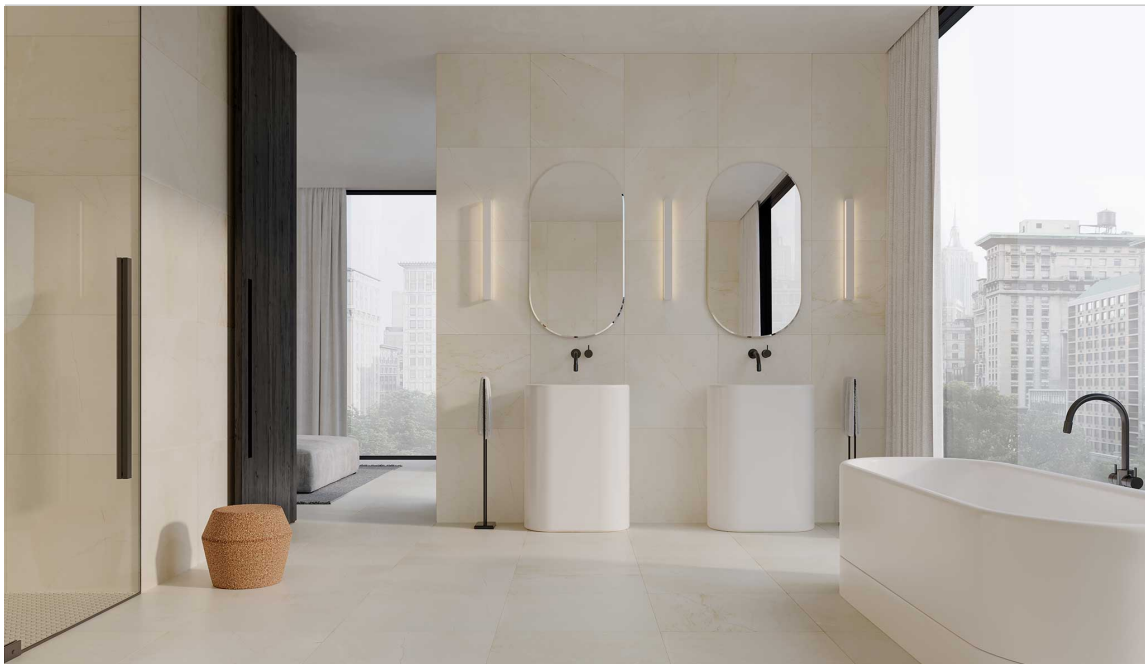

ROOM SCENES