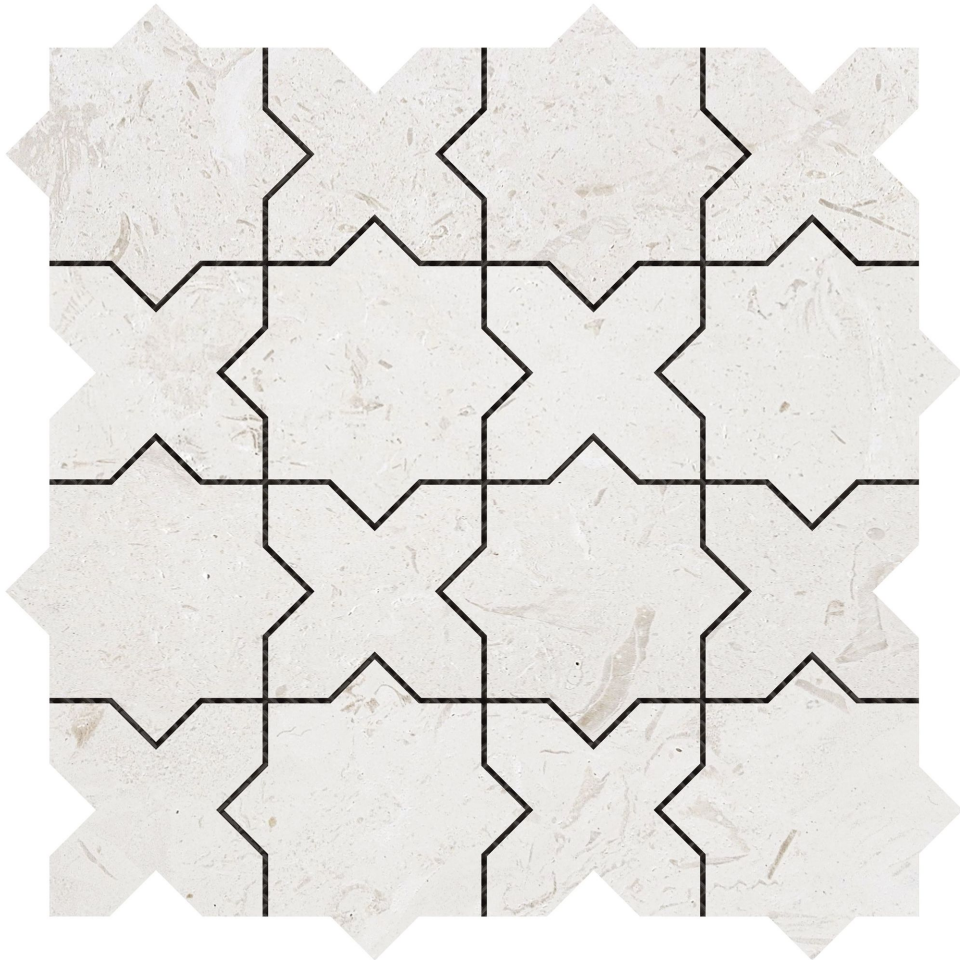

Tiles by Kia

PRODUCT

3\"X3\" CROSS & STAR BEIGE MARBLE

Mosaic and Decorative Tile | 12\"x12\" | Marble

ROOM SCENES

TECHNICAL DATA

CODE: RVCHAWM133
NAME: 3"x3" Cross & Star Beige Marble
SIZE: 12"x12"
SERIES: Chelsea Collection
LOOK: Multi-Look Mosaics
BILLING UNIT: SH
FAMILY: Mosaic and Decorative Tile
MOSAIC CHIP SIZE: 3"x3"
SUITABLE FOR: Backsplash,Indoor,Outdoor,Shower
TYPOLOGY: Marble
TYPE OF PIECE: Mosaic
USE: Floor and Wall