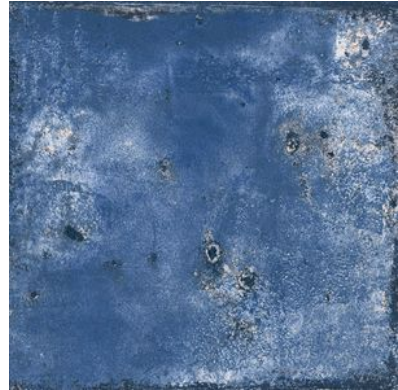

Tiles by Kia

PRODUCT
JAMAICA BLUE 5X5

Tile | 5"x5" | Porcelain

GRAPHIC VARIETY

ROOM SCENES

TECHNICAL DATA

CODE: QUJA-BL-2
NAME: Jamaica Blue 5x5
SIZE: 5"x5"
SERIES: Jamaica
FINISH: Gloss
LOOK: Hand-crafted
BILLING UNIT: SF
FAMILY: Tile
FROST RESISTANCE: Yes
PEI: 4
STYLE: Contemporary
SUITABLE FOR: Indoor| Outdoor| Pool| Backsplash| Shower
TYPOLOGY: Porcelain
TYPE OF PIECE: Field Tile
USE: Floor and Wall