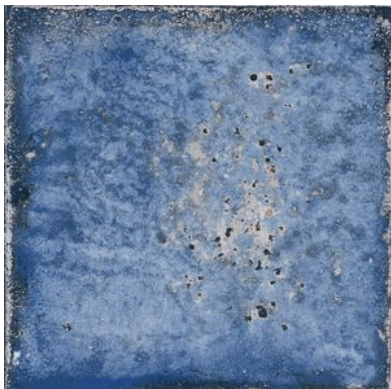

Tiles by Kia

PRODUCT
JAMAICA BLUE 5X5

Tile | 5"x5" | Porcelain

GRAPHIC VARIETY

ROOM SCENES

TECHNICAL DATA

CODE: QUJA-BL-2
NAME: Jamaica Blue 5x5
SIZE: 5"x5"
SERIES: Jamaica
FINISH: Gloss
LOOK: Hand-crafted
BILLING UNIT: SF
FAMILY: Tile
FROST RESISTANCE: Yes
PEI: 4
STYLE: Contemporary
SUITABLE FOR: Indoor| Outdoor| Pool| Backsplash| Shower
TYPOLOGY: Porcelain
TYPE OF PIECE: Field Tile
USE: Floor and Wall