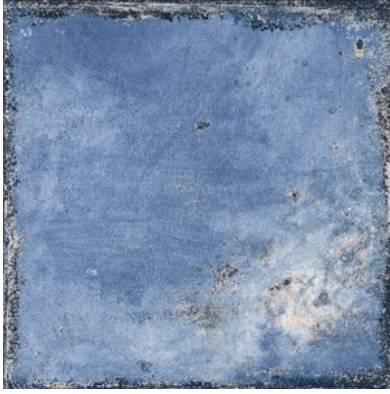

Tiles by Kia

PRODUCT
JAMAICA BLUE 5X5

Tile | 5"x5" | Porcelain

GRAPHIC VARIETY

ROOM SCENES

TECHNICAL DATA

CODE: QUJA-BL-2
NAME: Jamaica Blue 5x5
SIZE: 5"x5"
SERIES: Jamaica
FINISH: Gloss
LOOK: Hand-crafted
BILLING UNIT: SF
FAMILY: Tile
FROST RESISTANCE: Yes
PEI: 4
STYLE: Contemporary
SUITABLE FOR: Indoor| Outdoor| Pool| Backsplash| Shower
TYPOLOGY: Porcelain
TYPE OF PIECE: Field Tile
USE: Floor and Wall