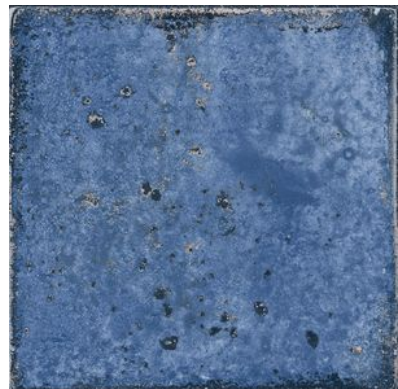

Tiles by Kia

PRODUCT
JAMAICA BLUE 5X5

Tile | 5"x5" | Porcelain

GRAPHIC VARIETY

ROOM SCENES

TECHNICAL DATA

CODE: QUJA-BL-2
NAME: Jamaica Blue 5x5
SIZE: 5"x5"
SERIES: Jamaica
FINISH: Gloss
LOOK: Hand-crafted
BILLING UNIT: SF
FAMILY: Tile
FROST RESISTANCE: Yes
PEI: 4
STYLE: Contemporary
SUITABLE FOR: Indoor| Outdoor| Pool| Backsplash| Shower
TYPOLOGY: Porcelain
TYPE OF PIECE: Field Tile
USE: Floor and Wall