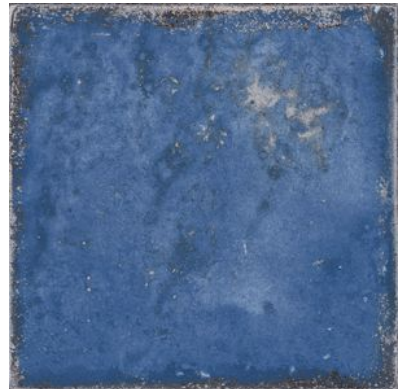

Tiles by Kia

PRODUCT
JAMAICA BLUE 5X5

Tile | 5"x5" | Porcelain

GRAPHIC VARIETY

ROOM SCENES

TECHNICAL DATA

CODE: QUJA-BL-2
NAME: Jamaica Blue 5x5
SIZE: 5"x5"
SERIES: Jamaica
FINISH: Gloss
LOOK: Hand-crafted
BILLING UNIT: SF
FAMILY: Tile
FROST RESISTANCE: Yes
PEI: 4
STYLE: Contemporary
SUITABLE FOR: Indoor| Outdoor| Pool| Backsplash| Shower
TYPOLOGY: Porcelain
TYPE OF PIECE: Field Tile
USE: Floor and Wall