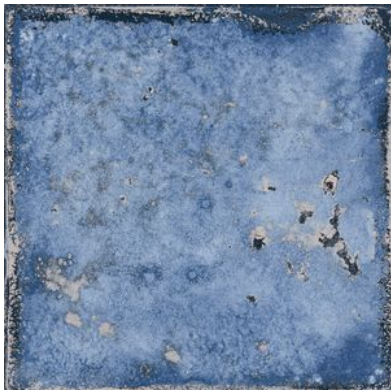

Tiles by Kia

PRODUCT
JAMAICA BLUE 5X5

Tile | 5"x5" | Porcelain

GRAPHIC VARIETY

ROOM SCENES

TECHNICAL DATA

CODE: QUJA-BL-2
NAME: Jamaica Blue 5x5
SIZE: 5"x5"
SERIES: Jamaica
FINISH: Gloss
LOOK: Hand-crafted
BILLING UNIT: SF
FAMILY: Tile
FROST RESISTANCE: Yes
PEI: 4
STYLE: Contemporary
SUITABLE FOR: Indoor| Outdoor| Pool| Backsplash| Shower
TYPOLOGY: Porcelain
TYPE OF PIECE: Field Tile
USE: Floor and Wall