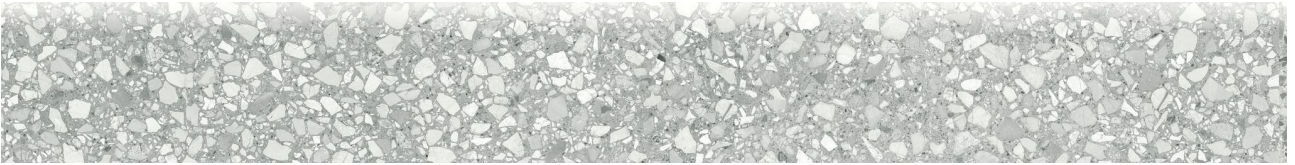

## **PRODUCT** **STATION 3X24 ASH BULLNOSE**

---

Tile | 3"x24" | Color Body Porcelain

## TECHNICAL DATA

CODE: AC4502-02770

NAME: Station 3x24 Ash Bullnose

SIZE: 3"x24"

SERIES: Station

FINISH: Matte

LOOK: Terrazo

BREAKING STRENGTH (APH):  $\geq 360 \geq 1600$

TYPOLOGY: Color Body Porcelain

THICKNESS (APH): 8.4mm

TYPE OF PIECE: Trim

USE: Floor and Wall

WATER ABSORPTION (APH):  $< 0.5\%$

NOTES: This product is special order and cannot be cancelled, returned, or refunded.