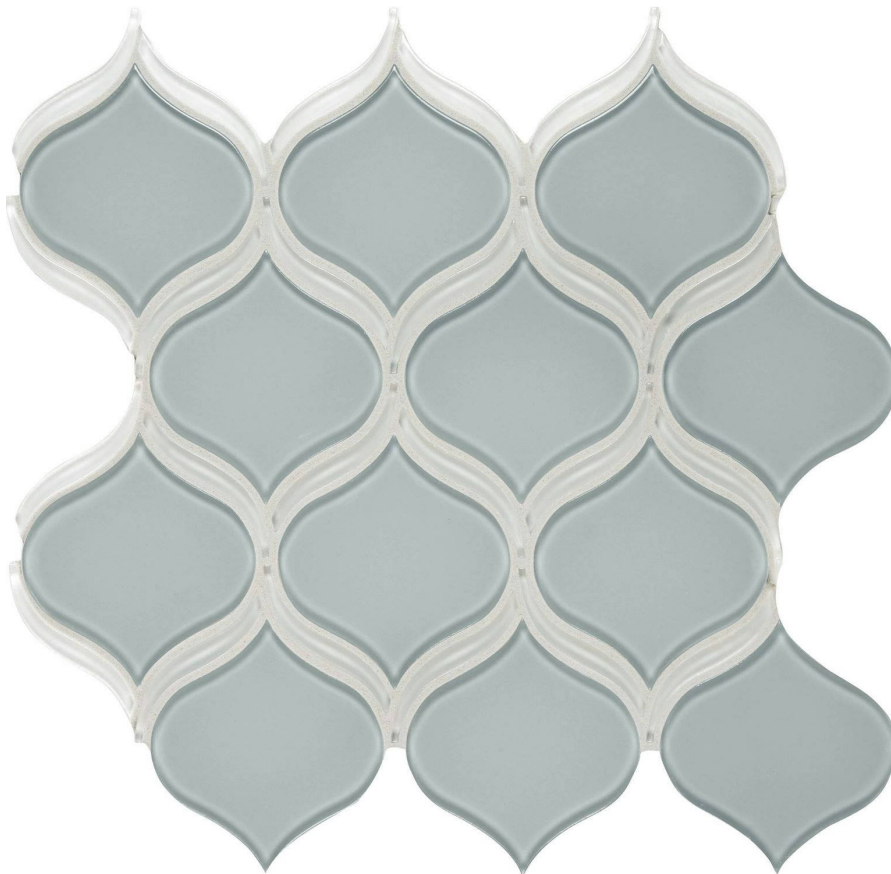

## PRODUCT CLOUD ARABESQUE MOSAIC

---

Mosaic and Decorative Tile | 11"x12" |

## TECHNICAL DATA

CODE: AC3001-00290

NAME: Cloud Arabesque Mosaic

SIZE: 11"x12"

SERIES: Element

FINISH: Gloss

LOOK: Glass

BILLING UNIT: SF

FAMILY: Mosaic and Decorative Tile

MOSAIC CHIP SIZE: Mesh-Mounted

SPECIAL ORDER: Special Order

STYLE: Classic

SUITABLE FOR: Indoor|Outdoor

TYPE OF PIECE: Mosaic

USE: Wall only

NOTES: This product is special order and cannot be cancelled, returned, or refunded