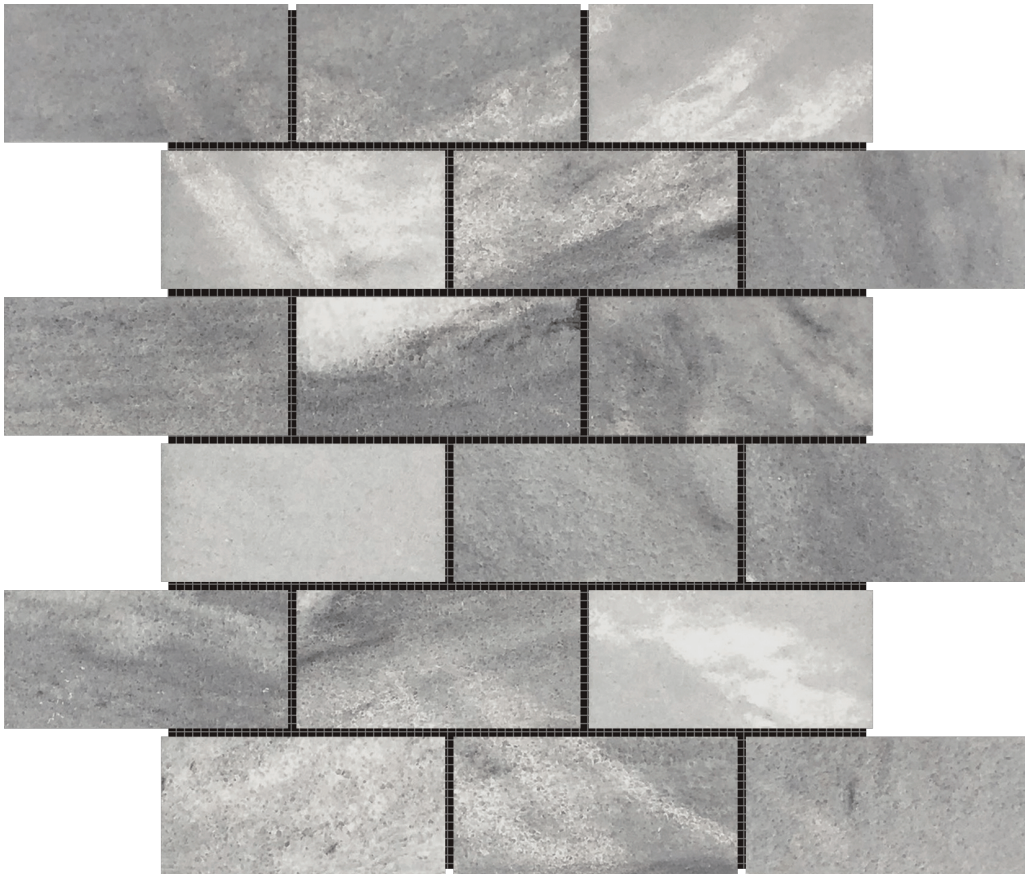

Tiles by Kia

PRODUCT

2\"X4\" BRICK ICE GREY MOSAIC

Mosaic and Decorative Tile | 11.8\"x11.8\" | Marble

ROOM SCENES

TECHNICAL DATA

CODE: RVCHAWM117

NAME: 2"x4" Brick Ice Grey Mosaic

SIZE: 11.8"x11.8"

SERIES: Chelsea Collection

LOOK: Multi-Look Mosaics

BILLING UNIT: SH

FAMILY: Mosaic and Decorative Tile

SUITABLE FOR: Backsplash,Indoor,Outdoor,Shower,Pool

TYPOLOGY: Marble

TYPE OF PIECE: Mosaic