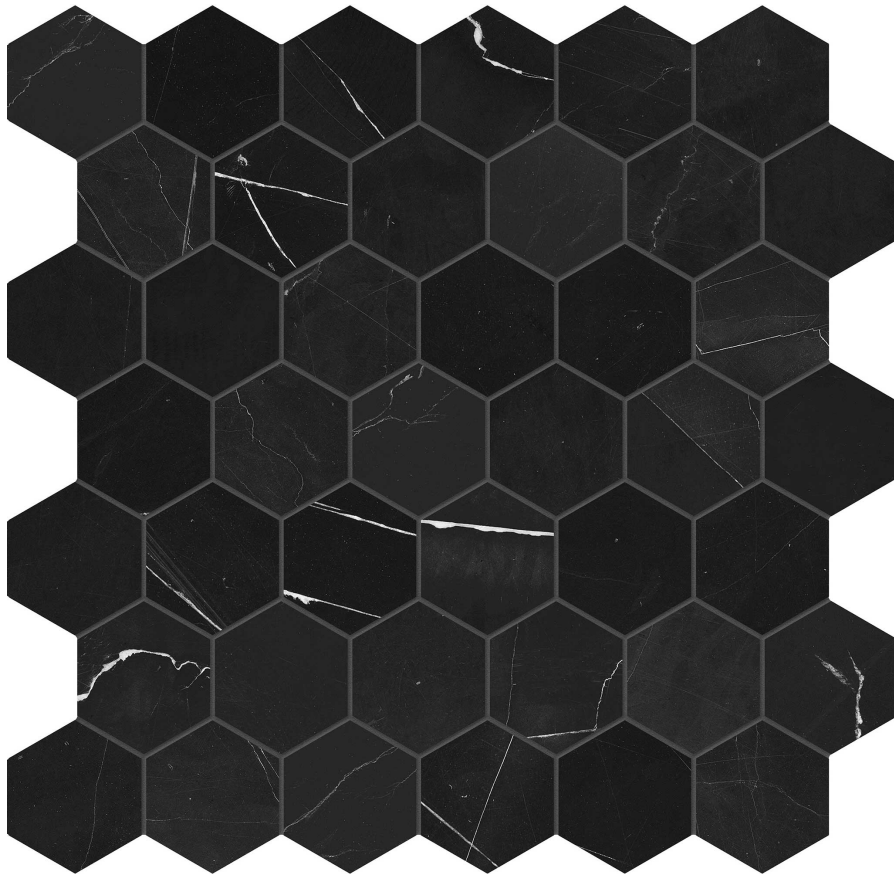

## PRODUCT GALAXIA NERO 2 HEXAGON MOSAIC

---

Stone | 12"x12" | Marble

### TECHNICAL DATA

CODE: AS5001-03010

NAME: Galaxia Nero 2 Hexagon Mosaic

SIZE: 12"x12"

SERIES: Galaxia Nero

FINISH: Polished

BILLING UNIT: SF

FAMILY: Stone

MOSAIC CHIP SIZE: 2"x2"

SUITABLE FOR: Indoor|Shower

TYPOLOGY: Marble

TYPE OF PIECE: Mosaic

USE: Floor and Wall

NOTES: Sheet size shown is approximate. Actual dimensions refer to individual mosaic chips.