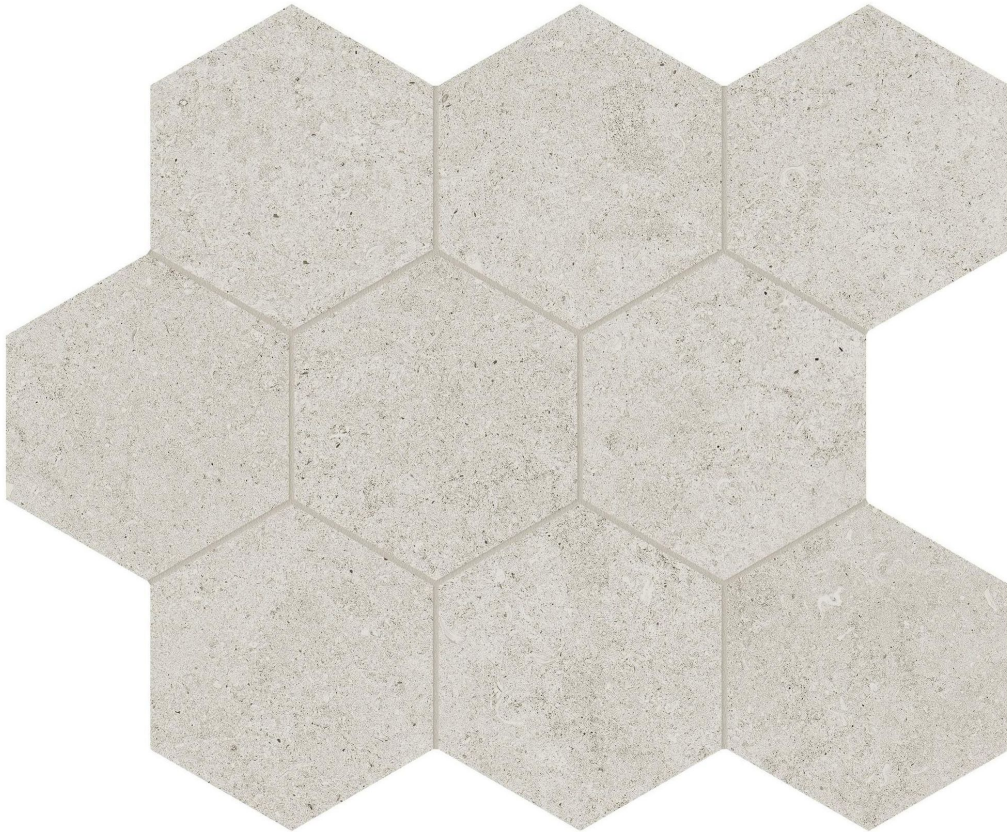

# Tiles by Kia

---

### LITHOFORM 4\ " HEX CROSSCUT COAST

---

Tile | 10.5"x12" | Porcelain

## TECHNICAL DATA

CODE: AC8510-00320

NAME: Lithoform 4" Hex Crosscut Coast

SIZE: 10.5"x12"

SERIES: Lithoform

FINISH: Organic Matte

LOOK: Stone Look

EDGE: Rectified