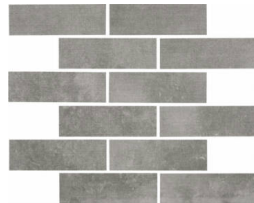

Lexington Greige 2X6 Mosaic
12"x15" | Porcelain