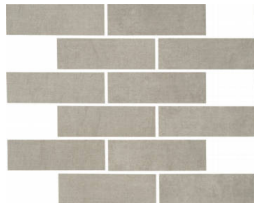

Tiles by Kia

SERIES URBAN

Concrete | | Porcelain

PRODUCTS

Broadway Silver 12X24
12"x24" | Porcelain

Greenwich Chalk 12X24
12"x24" | Porcelain

Lexington Greige 12X24
12"x24" | Porcelain

Park Ave Graphite 12X24
12"x24" | Porcelain

Broadway Silver 2X6 Mosaic
12"x15" | Porcelain

Greenwich Chalk 2X6 Mosaic
12"x15" | Porcelain

Park Ave Graphite 2X6 Mosaic
12"x15" | Porcelain

Lexington Greige 2X6 Mosaic
12"x15" | Porcelain

Broadway Silver 2X2 Mosaic
12"x12" | Porcelain