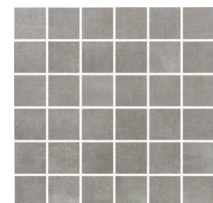

Tiles by Kia

SERIES URBAN

Concrete | | Porcelain

PRODUCTS

Broadway Silver 12X24
12"x24" | Porcelain

Greenwich Chalk 12X24
12"x24" | Porcelain

Lexington Greige 12X24
12"x24" | Porcelain

Park Ave Graphite 12X24
12"x24" | Porcelain

Broadway Silver 2X6 Mosaic
12"x15" | Porcelain

Greenwich Chalk 2X6 Mosaic
12"x15" | Porcelain

Park Ave Graphite 2X6 Mosaic
12"x15" | Porcelain

Lexington Greige 2X6 Mosaic
12"x15" | Porcelain

Broadway Silver 2X2 Mosaic
12"x12" | Porcelain

Greenwich Chalk 2X2 Mosaic
12"x12" | Porcelain

Lexington Greige 2X2 Mosaic
12"x12" | Porcelain

Park Ave Graphite 2X2 Mosaic
12"x12" | Porcelain

Broadway Silver 3X12 Bullnose
3"x12" | Porcelain

Greenwich Chalk 3X12 Bullnose
3"x12" | Porcelain

Lexington Greige 3X12 Bullnose
3"x12" | Porcelain

Park Ave Graphite 3X12 Bullnose
3"x12" | Porcelain

ROOM SCENES

Size	Product type	BOX			PALLET		
		pcs	sqft	lb	boxes	sqft	lb
12"x24"	Field Tile	7	13.79				
12"x15"	Mosaic	10					
12"x12"	Mosaic	10					
3"x12"							