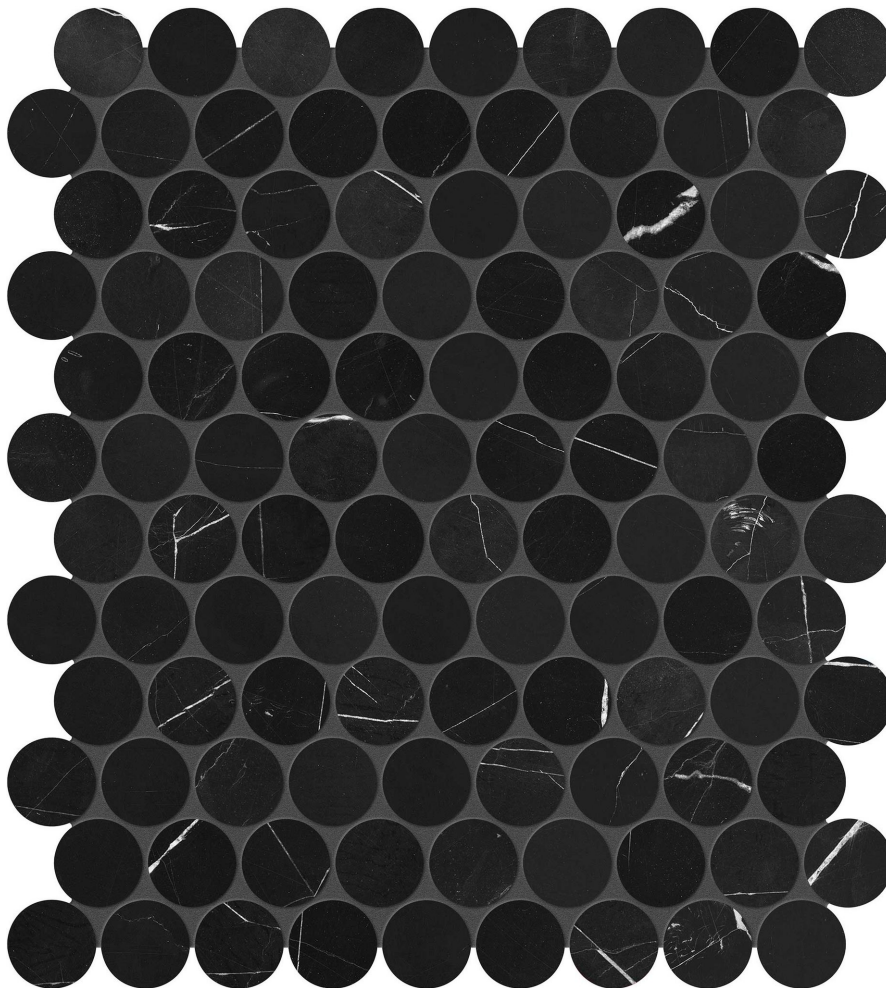

Tiles by Kia

PRODUCT

GALAXIA NERO 1.25 PENNY ROUND MOSAIC

Stone | 10"x14" | Marble

TECHNICAL DATA

CODE: AS5001-03040

NAME: Galaxia Nero 1.25 Penny Round Mosaic

SIZE: 10"x14"

SERIES: Galaxia Nero

FINISH: Polished

BILLING UNIT: SF

FAMILY: Stone

MOSAIC CHIP SIZE: 1.25"x1.25"

SUITABLE FOR: Indoor|Shower

TYPOLOGY: Marble

TYPE OF PIECE: Mosaic