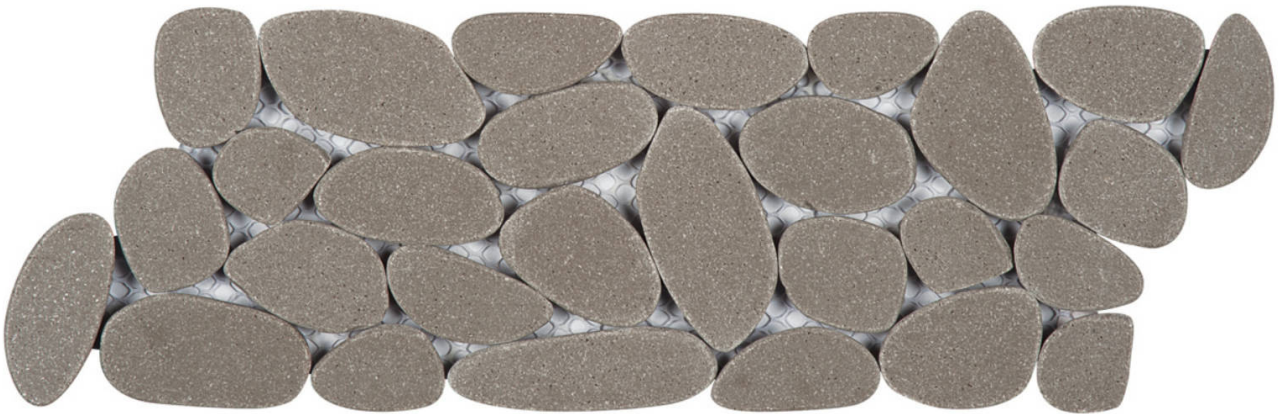

Tiles by Kia

PRODUCT

LIGHT GREY SLICED RECONSTITUTED PEBBLE MOSAIC INTERLOCKING BORDER

Mosaic and Decorative Tile | 4"x12" | Natural Stone

TECHNICAL DATA

CODE: RVCHAWP030B

NAME: Light Grey Sliced Reconstituted Pebble Mosaic Interlocking Border

SIZE: 4"x12"

SERIES: Chelsea Collection

LOOK: Multi-Look Mosaics

BILLING UNIT: SH

FAMILY: Mosaic and Decorative Tile

SUITABLE FOR: Backsplash, Indoor, Shower

TYPOLOGY: Natural Stone

TYPE OF PIECE: Trim