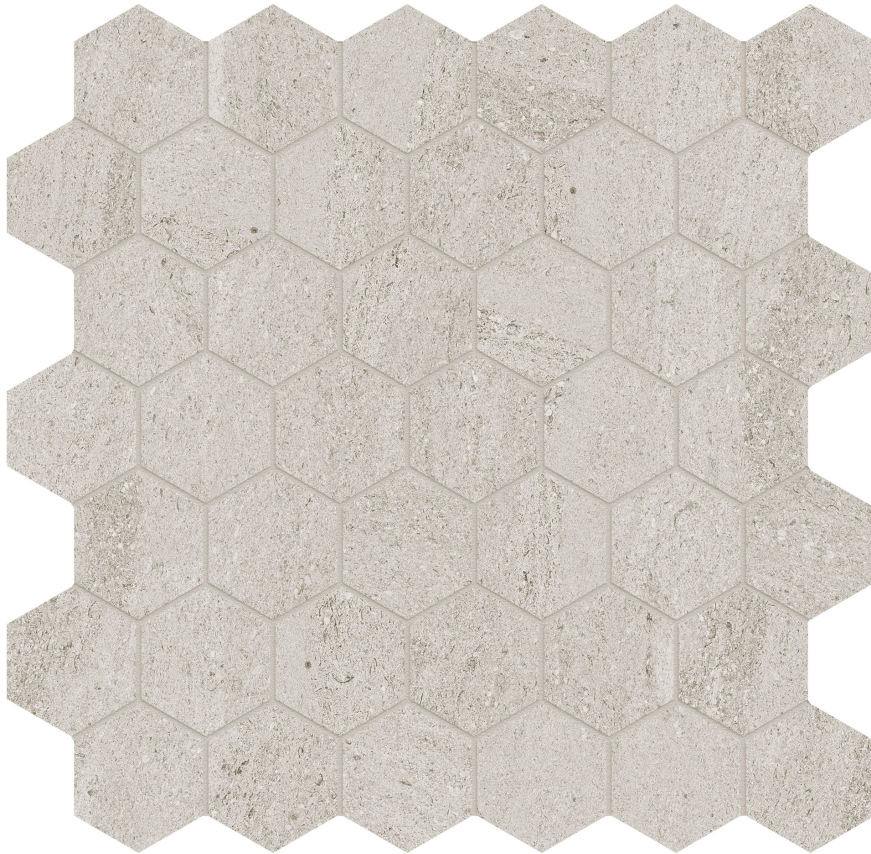

# Tiles by Kia

---

### LITHOFORM 2\'' HEX VEINCUT COAST

---

Tile | 12"x12" | Porcelain

## TECHNICAL DATA

CODE: AC8510-00360

NAME: Lithoform 2" Hex Veincut Coast

SIZE: 12"x12"

SERIES: Lithoform

FINISH: Organic Matte

LOOK: Stone Look

EDGE: Rectified