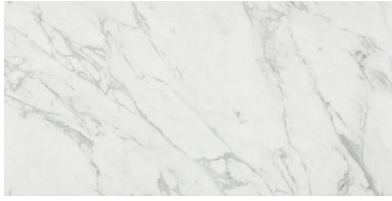

Tiles by Kia

PRODUCT MILANO STATUARIO POLISHED 12X24

Tile | 12"x24" | Glazed Porcelain

GRAPHIC VARIETY

TECHNICAL DATA

CODE: QULX-MI-2PN
NAME: Milano Statuario Polished 12X24
SIZE: 12"x24"
SERIES: Luxury
FINISH: Polished
LOOK: Marble Look
BILLING UNIT: SF
EDGE: Rectified
FAMILY: Tile
FROST RESISTANCE: Yes
PEI: 4
STYLE: Contemporary
SUITABLE FOR: Indoor|Shower
TYPOLOGY: Glazed Porcelain
TYPE OF PIECE: Field Tile
USE: Floor and Wall