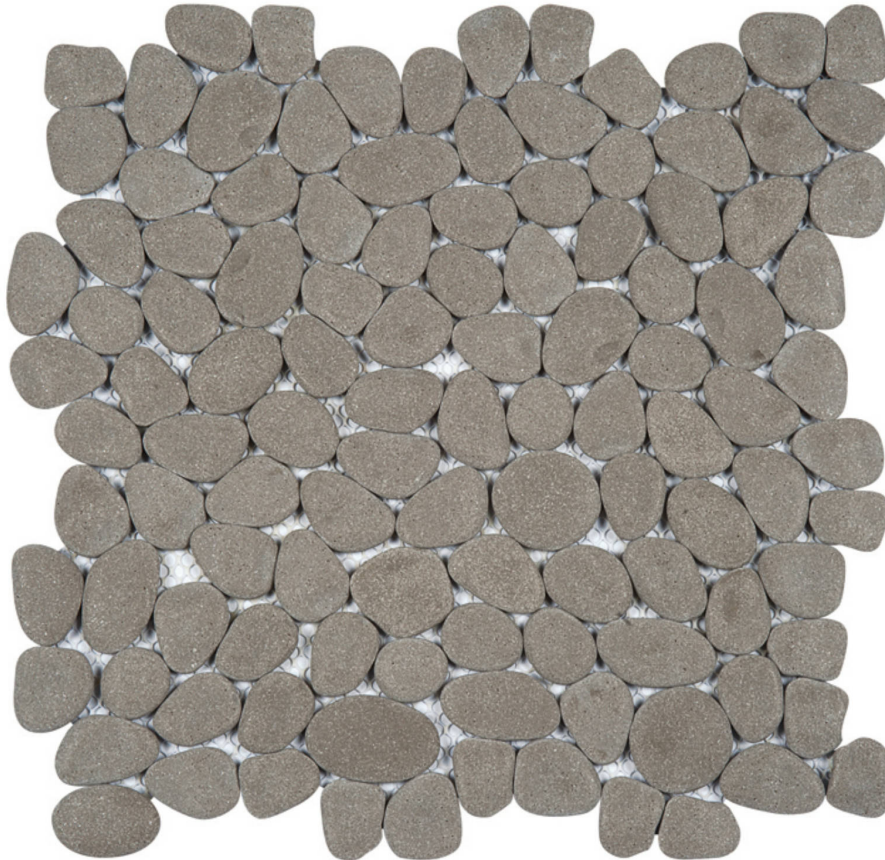

### GREY RECONSTITUTED PEBBLE INTERLOCKING MOSAIC

---

Mosaic and Decorative Tile | 12"x12" | Natural Stone

### TECHNICAL DATA

CODE: RVCHAWP028  
NAME: Grey Reconstituted Pebble Interlocking Mosaic  
SIZE: 12"x12"  
SERIES: Chelsea Collection  
LOOK: Multi-Look Mosaics  
BILLING UNIT: SH  
FAMILY: Mosaic and Decorative Tile  
SUITABLE FOR: Backsplash, Indoor  
TYPOLOGY: Natural Stone  
TYPE OF PIECE: Mosaic  
USE: Floor and Wall