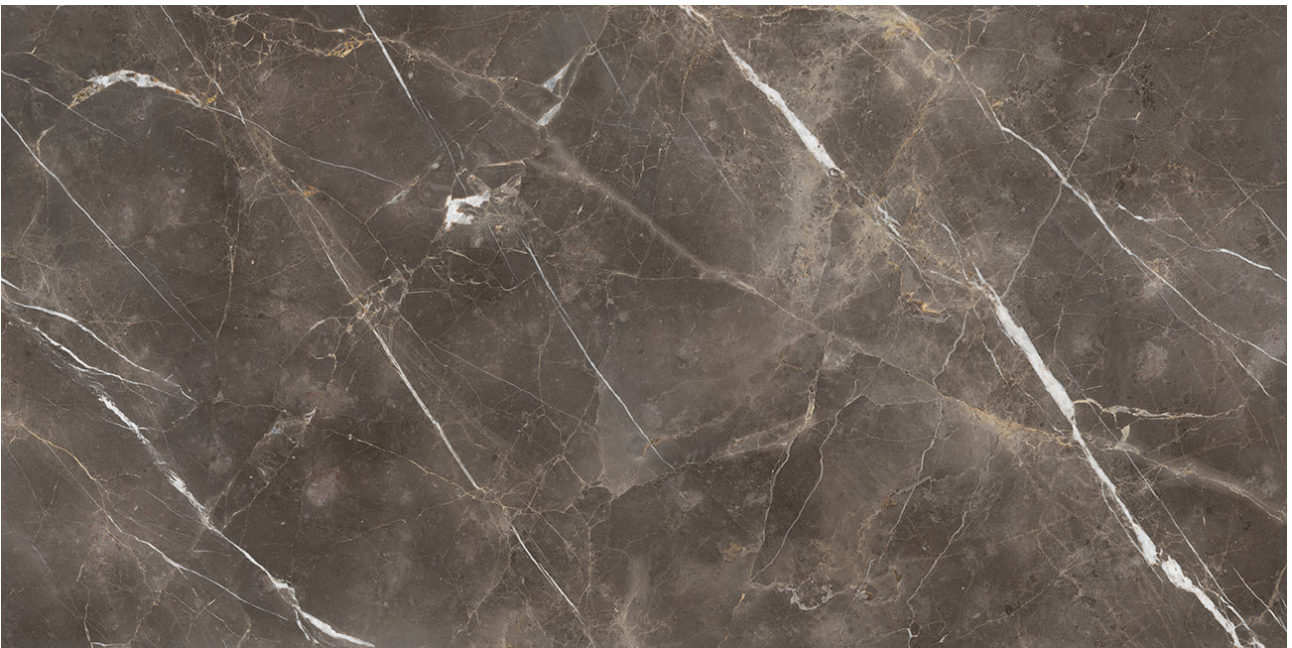

# Tiles by Kia

---

**PRODUCT**  
**ROYAL STONEWORKS 63X126 REGAL BROWN MARBLE**  
**HONED**

---

Tile | 63"x126" | Sintered Slab

### TECHNICAL DATA

CODE: QUSW-RM-1H

NAME: Royal Stoneworks 63X126 Regal Brown Marble Honed

SIZE: 63"x126"

SERIES: Royal Stoneworks

FINISH: Honed

LOOK: Stone Look

EDGE: Rectified

FAMILY: Tile

FROST RESISTANCE: Yes

SHADE VARIATION: V3

SPECIAL ORDER: Special Order

STYLE: Contemporary

SUITABLE FOR: Indoor|Shower

TPOLOGY: Sintered Slab

TYPE OF PIECE: Field Tile