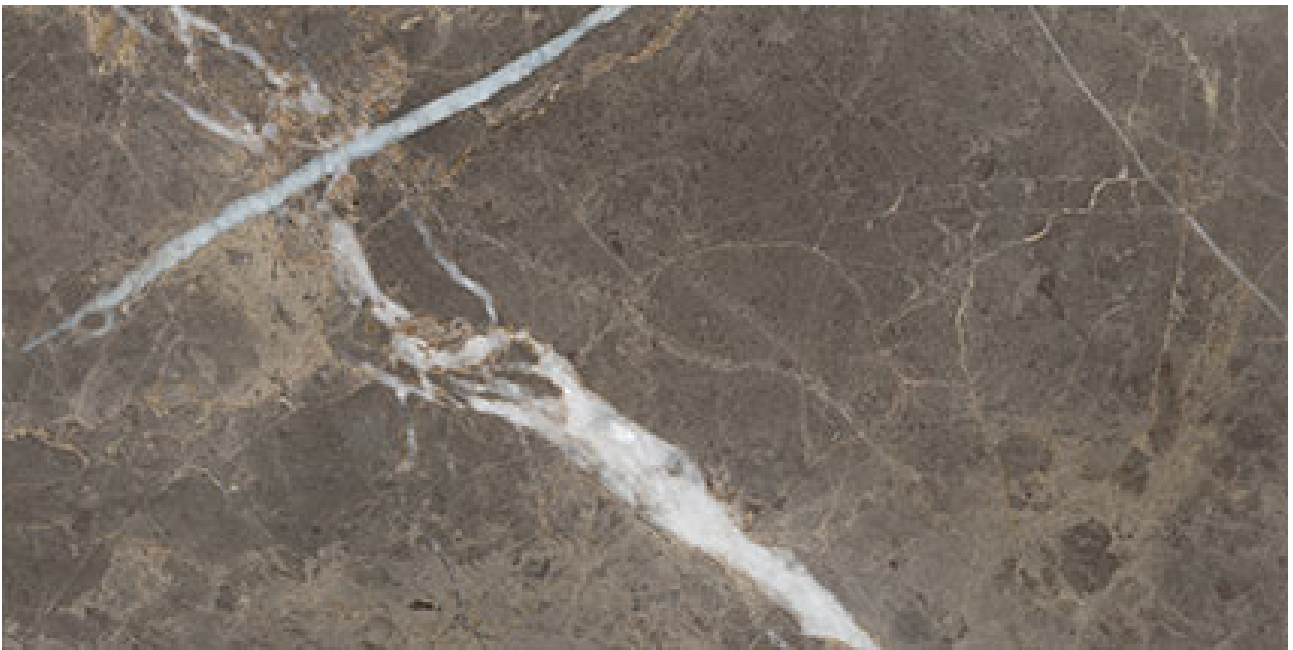

Tiles by Kia

PRODUCT

ROYAL STONEWORKS 12X24 REGAL BROWN MARBLE HONED

Tile | 12"x24" | Porcelain

TECHNICAL DATA

CODE: QUSW-RM-5H

NAME: Royal Stoneworks 12X24 Regal Brown Marble Honed

SIZE: 12"x24"

SERIES: Royal Stoneworks

FINISH: Honed

LOOK: Stone Look

EDGE: Rectified

FAMILY: Tile

FROST RESISTANCE: Yes

SHADE VARIATION: V3

SPECIAL ORDER: Special Order

STYLE: Contemporary

SUITABLE FOR: Indoor|Shower

TPOLOGY: Porcelain

TYPE OF PIECE: Field Tile

USE: Floor and Wall

NOTES: This product is special order and cannot be cancelled, returned, or refunded.

PACKING

Size	Product type	BOX			PALLET		
		pcs	sqft	lb	boxes	sqft	lb
12"x24"	Field Tile	6	11.52		48		