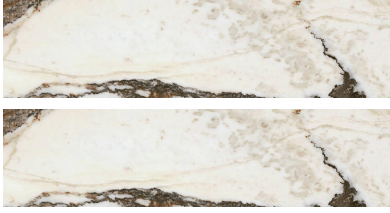

Tiles by Kia

PRODUCT

3X12 BULLNOSE POLISHED REVERE RED

Tile | 3"x12" | Porcelain

GRAPHIC VARIETY

TECHNICAL DATA

CODE: QUMY-RE-SBP

NAME: 3X12 Bullnose Polished Revere Red

SIZE: 3"x12"

SERIES: Mystique

FINISH: Gloss

LOOK: Marble Look

BILLING UNIT: PC

EDGE: Rectified

FAMILY: Tile

FROST RESISTANCE: Yes

PEI: 4

SHADE VARIATION: V4

STYLE: Contemporary

SUITABLE FOR: Indoor, Shower

TYPOLOGY: Porcelain

TYPE OF PIECE: Bullnose

USE: Floor and Wall

NOTES: •MADE IN THE USA •Products containing as much as 45% recycled content. • Post-consumer recycled content levels as much as 3%. • Zero industrial wastewater discharge. • A 99% internal process recycling rate. • Local sourcing of >95% raw materials (within 500-mile radius of factory) resulting in low transportation related carbon emissions.