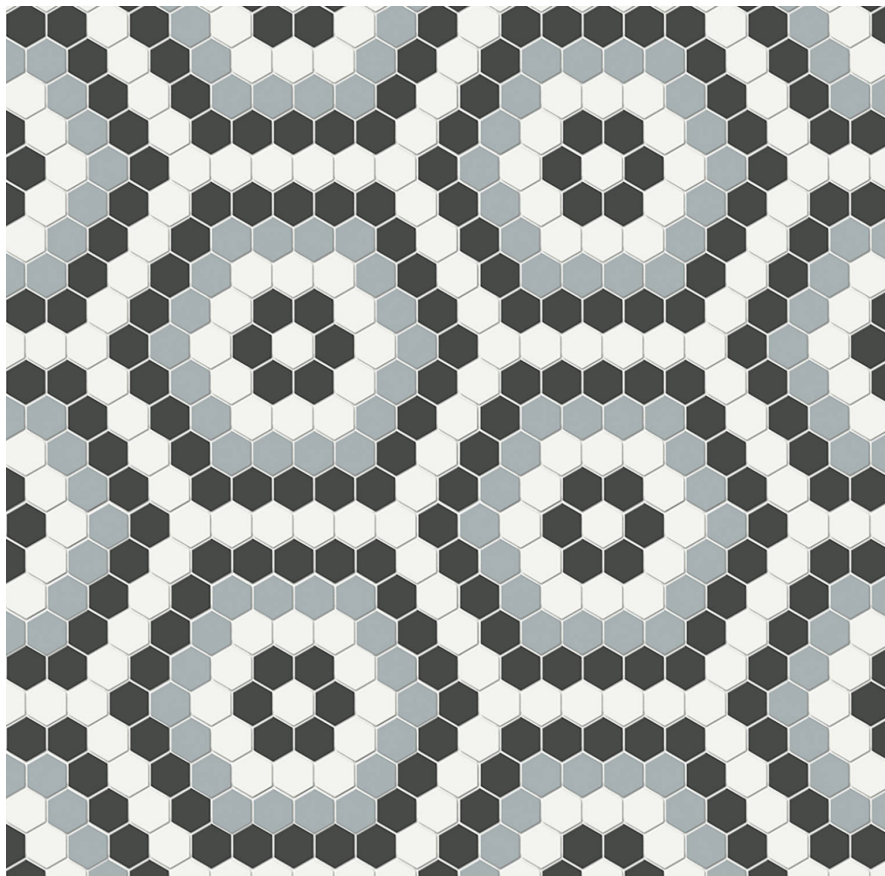

Tiles by Kia

PRODUCT

DAWN BLEND MATTE HEXAGON PATTERN MOSAIC

Tile | 8.31"x14.45" | Porcelain

TECHNICAL DATA

CODE: QUTR-DA-M22M
NAME: Dawn Blend Matte Hexagon Pattern Mosaic
SIZE: 8.31"x14.45"
SERIES: Traditions
FINISH: Matt
LOOK: Mono-Color
BILLING UNIT: SF
FAMILY: Tile
FROST RESISTANCE: Yes
MOSAIC CHIP SIZE: Mesh-Mounted
STYLE: Classic
SUITABLE FOR: Backsplash,Indoor
TYPOLOGY: Porcelain
TYPE OF PIECE: Mosaic
USE: Floor and Wall