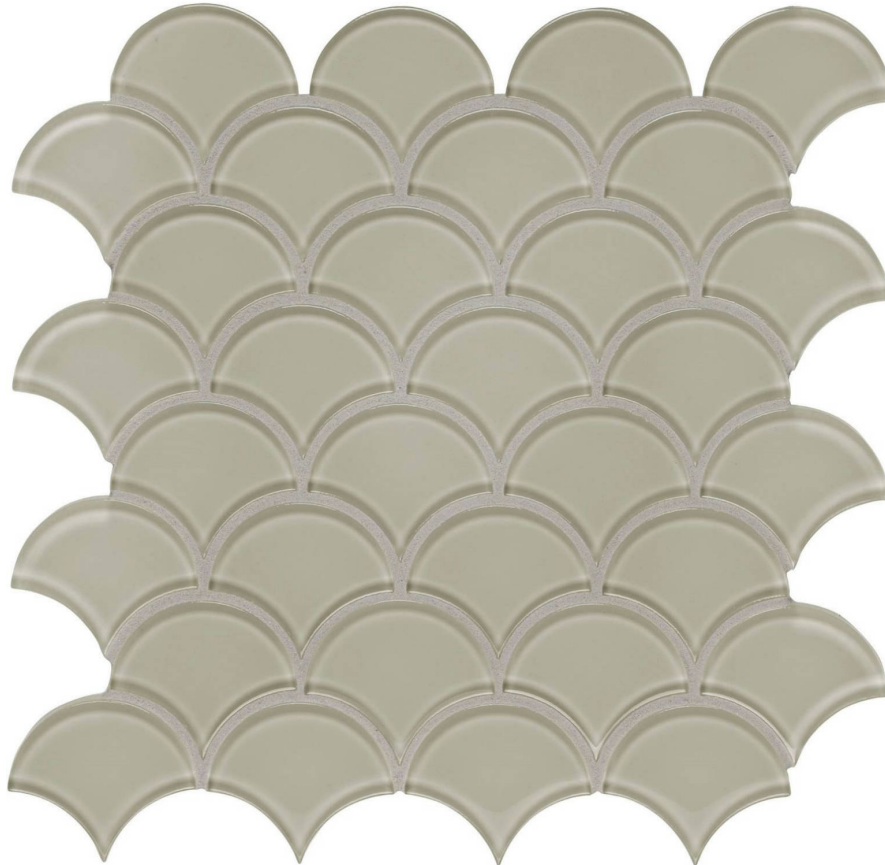

# Tiles by Kia

---

**PRODUCT**  
**EARTH SCALLOP MOSAIC**

---

Mosaic and Decorative Tile | 12"x12" |

## TECHNICAL DATA

CODE: AC3001-00350

NAME: Earth Scallop Mosaic

SIZE: 12"x12"

SERIES: Element

FINISH: Gloss

LOOK: Glass

BILLING UNIT: SF

FAMILY: Mosaic and Decorative Tile

MOSAIC CHIP SIZE: Mesh-Mounted

SPECIAL ORDER: Special Order

STYLE: Classic

SUITABLE FOR: Indoor|Outdoor

TYPE OF PIECE: Mosaic

USE: Wall only

NOTES: This product is special order and cannot be cancelled, returned, or refunded