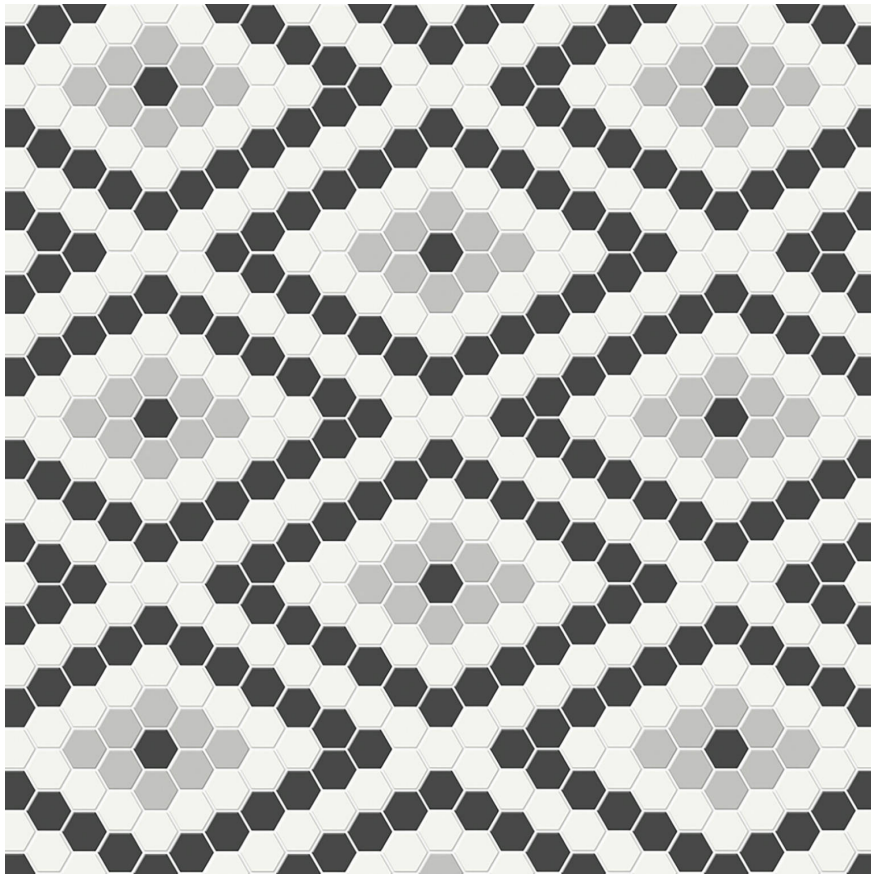

Tiles by Kia

PRODUCT

MIDNIGHT BLEND MATTE DIAMOND PATTERN MOSAIC

Tile | 7.68"x13.31" | Porcelain

TECHNICAL DATA

CODE: QUTR-MI-M21M
NAME: Midnight Blend Matte Diamond Pattern Mosaic
SIZE: 7.68"x13.31"
SERIES: Traditions
FINISH: Matt
LOOK: Mono-Color
BILLING UNIT: SF
FAMILY: Tile
FROST RESISTANCE: Yes
MOSAIC CHIP SIZE: Mesh-Mounted
STYLE: Classic
SUITABLE FOR: Backsplash,Indoor
TYPOLOGY: Porcelain
TYPE OF PIECE: Mosaic
USE: Floor and Wall