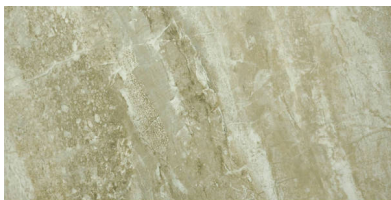

## TECHNICAL DATA

CODE: QURI-CO-1  
NAME: Congo 12X24  
SIZE: 12"x24"  
SERIES: River Series  
FINISH: Matt  
LOOK: Marble Look  
BILLING UNIT: SF  
FAMILY: Tile  
FROST RESISTANCE: Yes  
PEI: 4  
STYLE: Classic  
SUITABLE FOR: Indoor  
TYPOLOGY: Porcelain  
TYPE OF PIECE: Field Tile  
USE: Floor and Wall