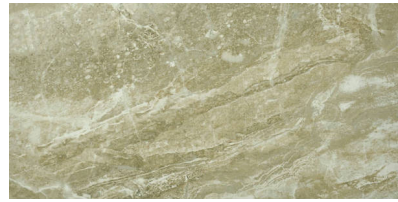

GRAPHIC VARIETY