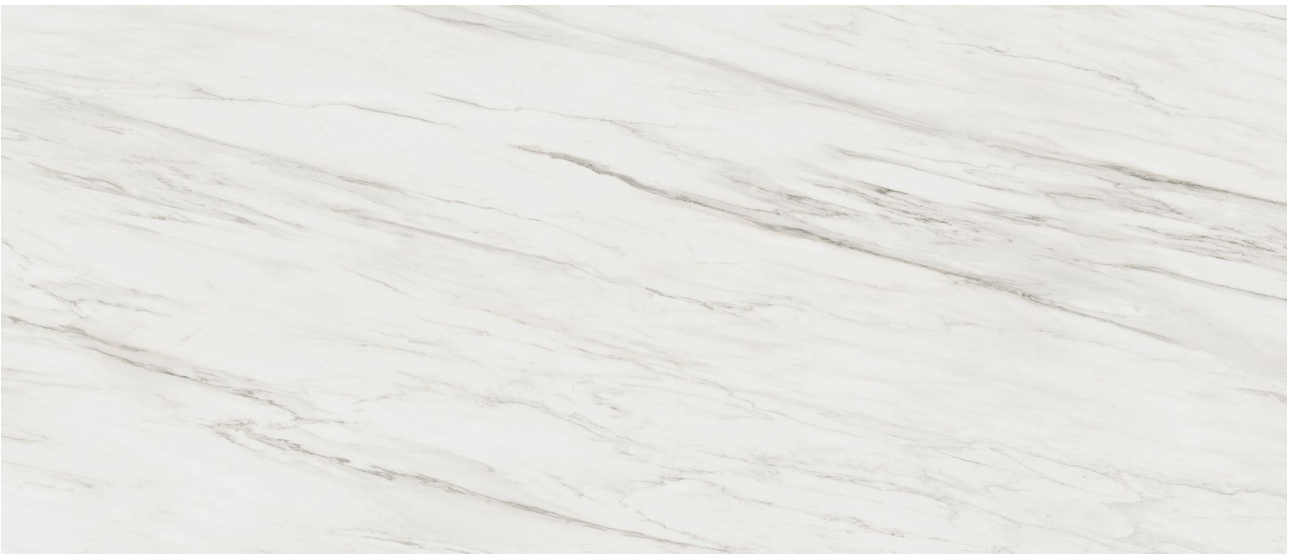

Tiles by Kia

PRODUCT
ROYAL STONWORKS 48X110 ITALIAN CREAM VEIN
HONED

Tile | 48"x110" | Sintered Slab

ROOM SCENES

TECHNICAL DATA

CODE: QUSW-IC-2H

NAME: Royal Stoneworks 48X110 Italian Cream Vein Honed

SIZE: 48"x110"

SERIES: Royal Stoneworks

FINISH: Honed

LOOK: Stone Look

EDGE: Rectified

FAMILY: Tile

FROST RESISTANCE: Yes

SPECIAL ORDER: Special Order

STYLE: Contemporary

SUITABLE FOR: Indoor|Shower

TPOLOGY: Sintered Slab

TYPE OF PIECE: Field Tile

USE: Floor and Wall

NOTES: This product is special order and cannot be cancelled, returned, or refunded.

PACKING

Size	Product type	BOX			PALLET		
		pcs	sqft	lb	boxes	sqft	lb
48"x110"	Field Tile	1	36.06		36		