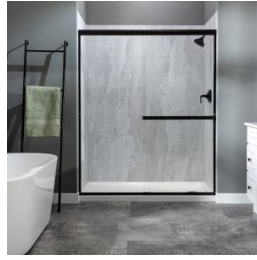

Tiles by Kia

SERIES ICED PEWTER PLUS

Stone Look | | SPC

PRODUCTS

**Iced Pewter Shower Wall Kit
36x60x78**
36"x60"x78" | SPC

Iced Pewter Shower Wall Kit 32x60x78
32"x60"x78" | SPC

Iced Pewter Shower Wall Kit 30x60x78
30"x60"x78" | SPC

**Iced Pewter Shower Wall Kit
36x36x78**
36"x36"x78" | SPC

Iced Pewter Shower Bench 26x18.63x3
26"x18.63"x3" | SPC

Iced Pewter Niche 14.5x12 inside
14.5"x12"x2" | SPC

**Iced Pewter Shower Shelf
14.56x7.12x2**
14.5"x12"x2" | SPC