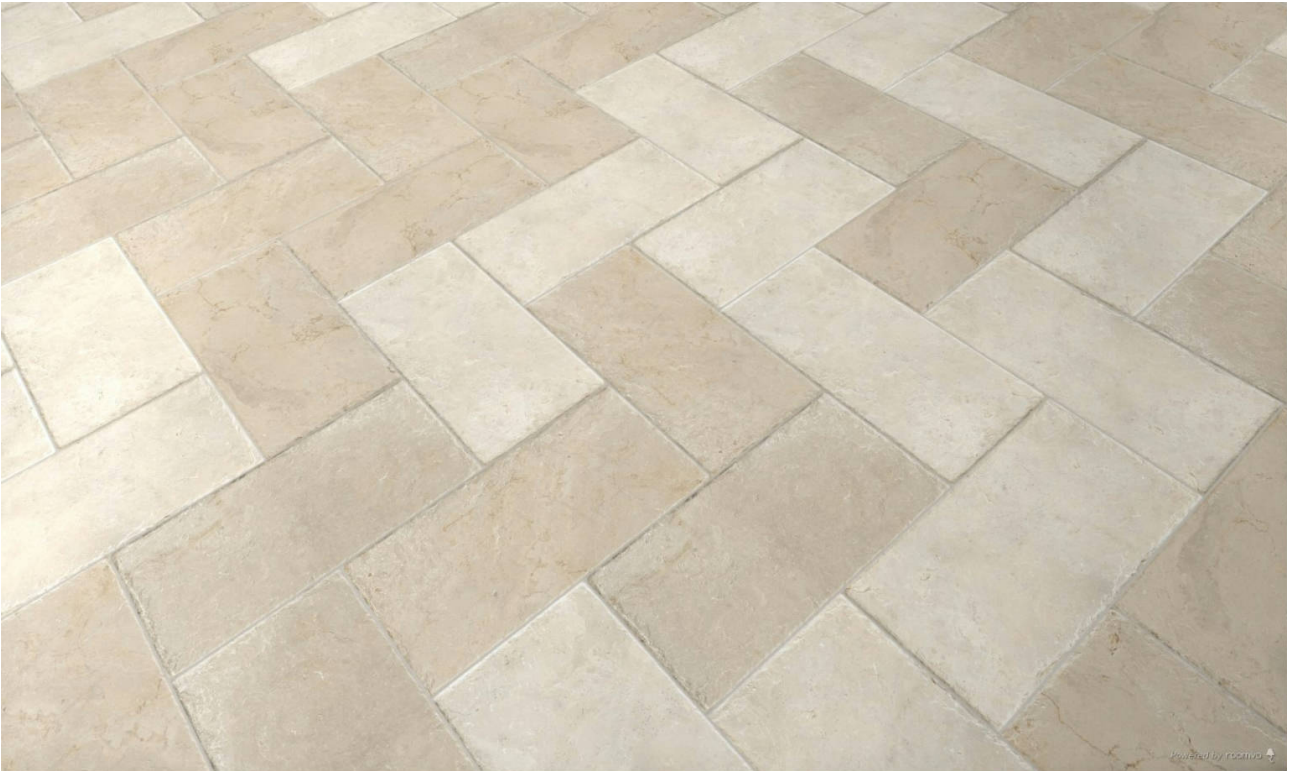

Tiles by Kia

PRODUCT
DOR SAND 12X24\"

Tile | 12"x24" | Porcelain

GRAPHIC VARIETY

TECHNICAL DATA

CODE: QUEL-DO-1
NAME: Dor Sand 12X24"
SIZE: 12"x24"
SERIES: Elevation
FINISH: Natural
LOOK: Stone Look
BILLING UNIT: SF
EDGE: Rectified
FAMILY: Tile
FROST RESISTANCE: Yes
PEI: 4
STYLE: Traditional
SUITABLE FOR: |Indoor|Shower
TYPOLOGY: Porcelain
THICKNESS (APH): 10 mm
TYPE OF PIECE: Field Tile
USE: Floor and Wall