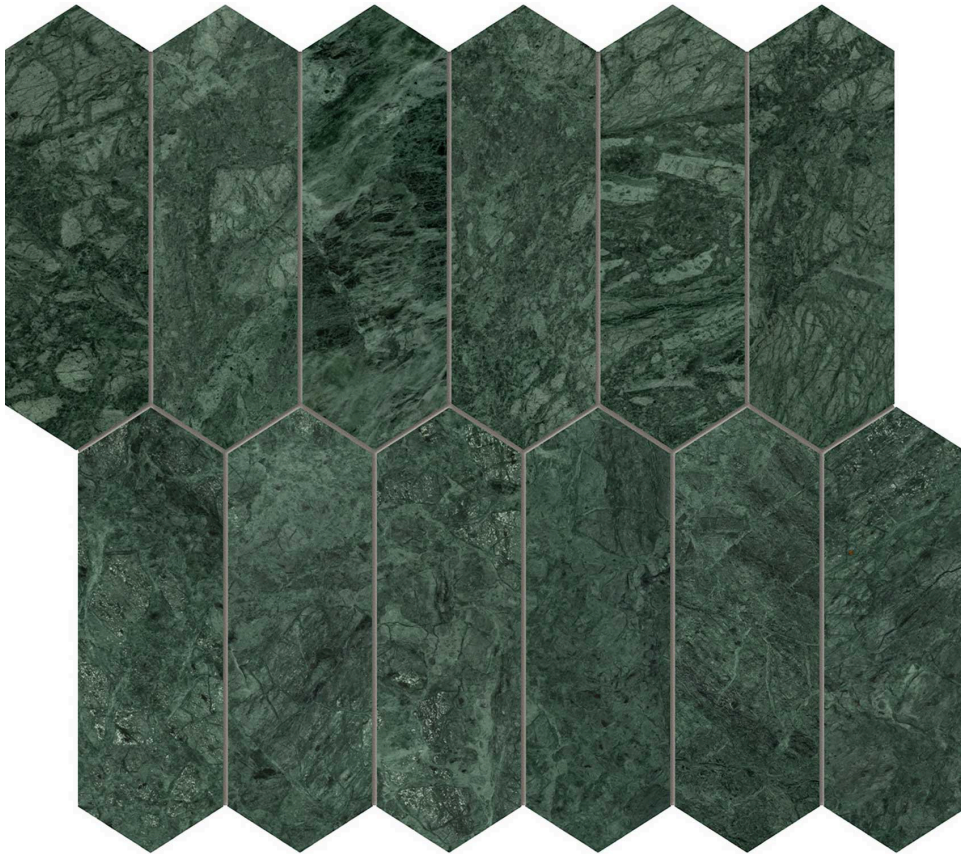

Tiles by Kia

PRODUCT

DIOSA VERDE 2X6 PICKET MOSAIC

Stone | 10.5"x12" | Marble

TECHNICAL DATA

CODE: AS5001-03350

NAME: Diosa Verde 2x6 Picket Mosaic

SIZE: 10.5"x12"

SERIES: Diosa Verde

FINISH: Polished

BILLING UNIT: SF

FAMILY: Stone

MOSAIC CHIP SIZE: 2"x6"

SUITABLE FOR: Indoor|Shower

TYPOLOGY: Marble

TYPE OF PIECE: Mosaic