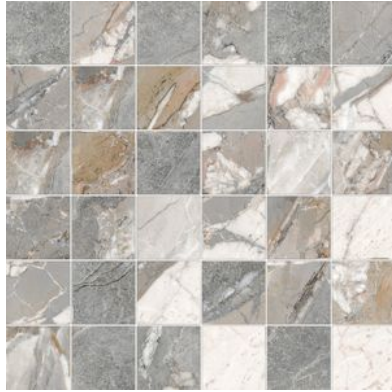

Tiles by Kia

PRODUCT

DYNASTY GREY 2X2 MOSAIC

Tile | 12"x12" | Porcelain

GRAPHIC VARIETY

TECHNICAL DATA

CODE: QUDY-GR-M1
NAME: Dynasty Grey 2X2 Mosaic
SIZE: 12"x12"
SERIES: Dynasty
FINISH: Matt
LOOK: Marble Look
BREAKING STRENGTH (APH): min. 35 N/mm²
BILLING UNIT: SF
CHEMICAL RESISTANCE (APH): Not Affected
FAMILY: Tile
FROST RESISTANCE: Yes
MOSAIC CHIP SIZE: 2"x2"
PEI: 4
SHADE VARIATION: V4
STAIN RESISTANCE (APH): Not Affected
STYLE: Traditional
SUITABLE FOR: Indoor, Outdoor, Pool, Backsplash, Shower
TYPOLOGY: Porcelain
THICKNESS (APH): 8.5 Mm
TYPE OF PIECE: Mosaic
USE: Floor and Wall
WATER ABSORPTION (APH): <=0.5%