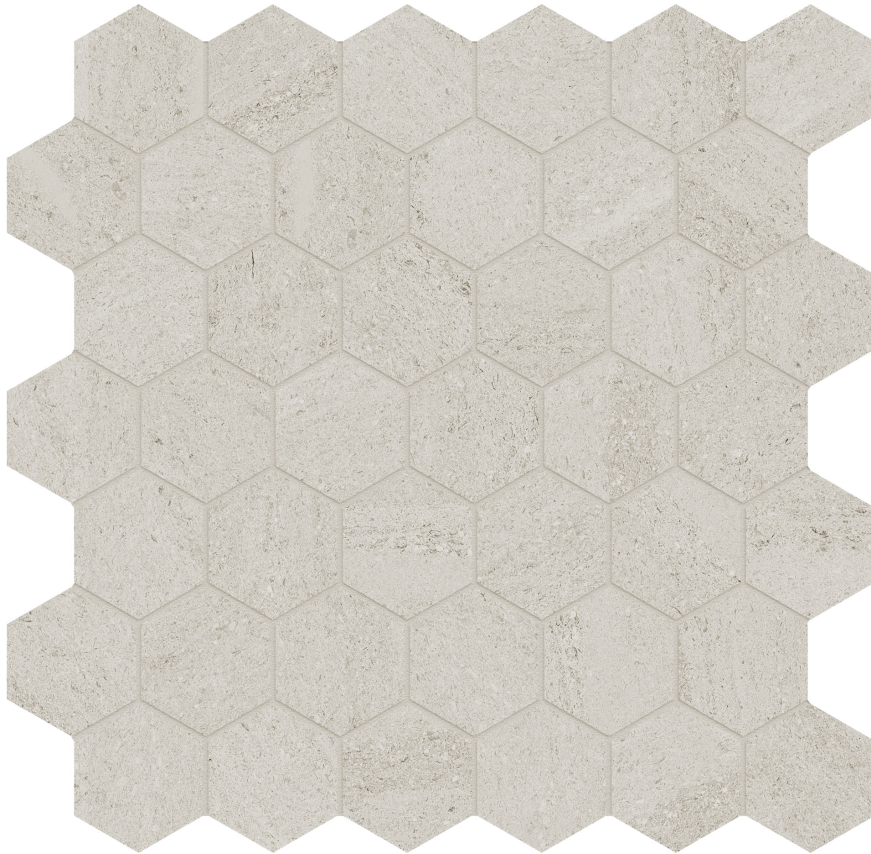

Tiles by Kia

PRODUCT

LITHOFORM 2\" data-bbox="235 265 762 288"/> HEX VEINCUT DUNES

Tile | 12"x12" | Porcelain

TECHNICAL DATA

CODE: AC8510-00350

NAME: Lithoform 2" Hex Veincut Dunes

SIZE: 12"x12"

SERIES: Lithoform

FINISH: Organic Matte

LOOK: Stone Look

EDGE: Rectified

FAMILY: Tile

SPECIAL ORDER: Special Order

STYLE: Contemporary

SUITABLE FOR: Indoor| Outdoor

TYPOLOGY: Porcelain

TYPE OF PIECE: Mosaic

USE: Floor and Wall

NOTES: This product is special order and cannot be cancelled, returned, or refunded.

PACKING

Size	Product type	BOX			PALLET		
		pcs	sqft	lb	boxes	sqft	lb
12"x12"	Mosaic	10	9.69		45		