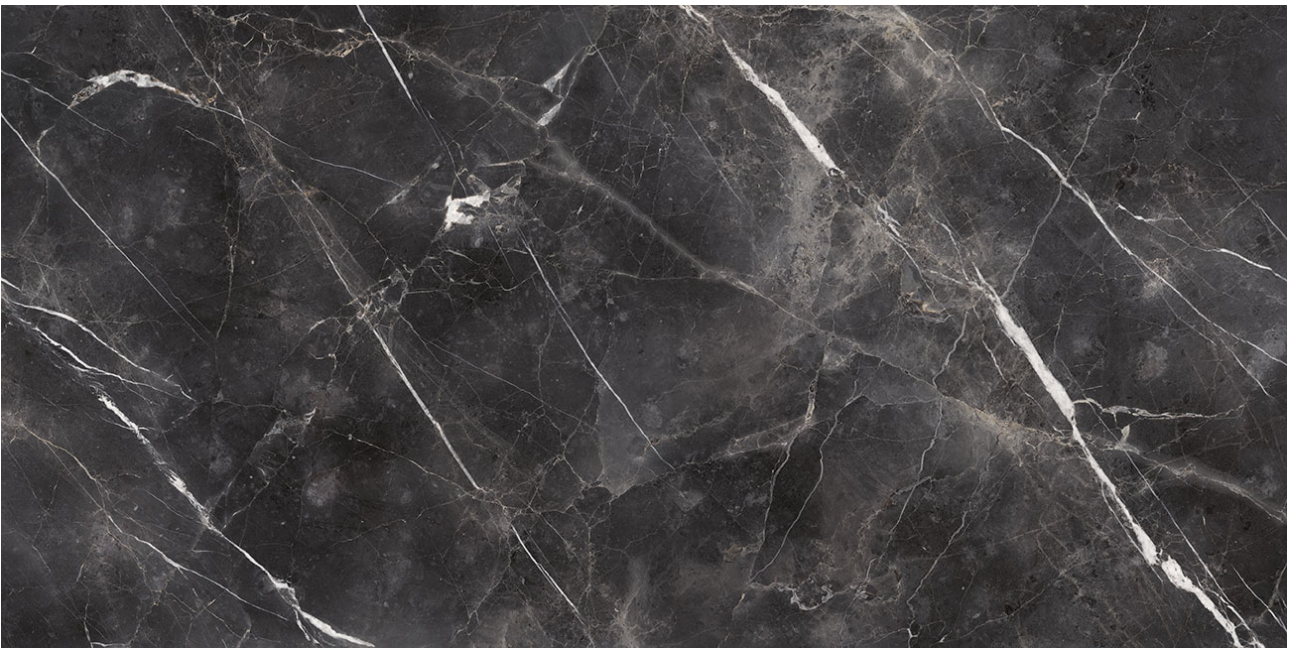

### TECHNICAL DATA

CODE: QUSW-TF-1H

NAME: Royal Stoneworks 63X126 Tuscan Forge Vein Honed

SIZE: 63"x126"

SERIES: Royal Stoneworks

FINISH: Honed

LOOK: Stone Look

EDGE: Rectified

FAMILY: Tile

FROST RESISTANCE: Yes

SHADE VARIATION: V3

SPECIAL ORDER: Special Order

STYLE: Contemporary

SUITABLE FOR: Indoor|Shower

TPOLOGY: Sintered Slab

TYPE OF PIECE: Field Tile