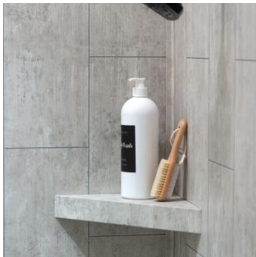

### PRODUCTS

**Wind Gust Shower Wall Kit**  
**36x60x78**  
36"x60"x78" | SPC

**Wind Gust Shower Wall Kit 32x60x78**  
32"x60"x78" | SPC

**Wind Gust Shower Wall Kit 30x60x78**  
30"x60"x78" | SPC

**Wind Gust Shower Wall Kit**  
**36x36x78**  
36"x36"x78" | SPC

**Wind Gust Shower Bench 26x18.63x3**  
26"x18.63"x3" | SPC

**Wind Gust Niche 14.5x12 inside**  
14.5"x12"x2" | SPC

**Wind Gust Shower Shelf**  
**14.56x7.12x2**  
14.5"x12"x2" | SPC