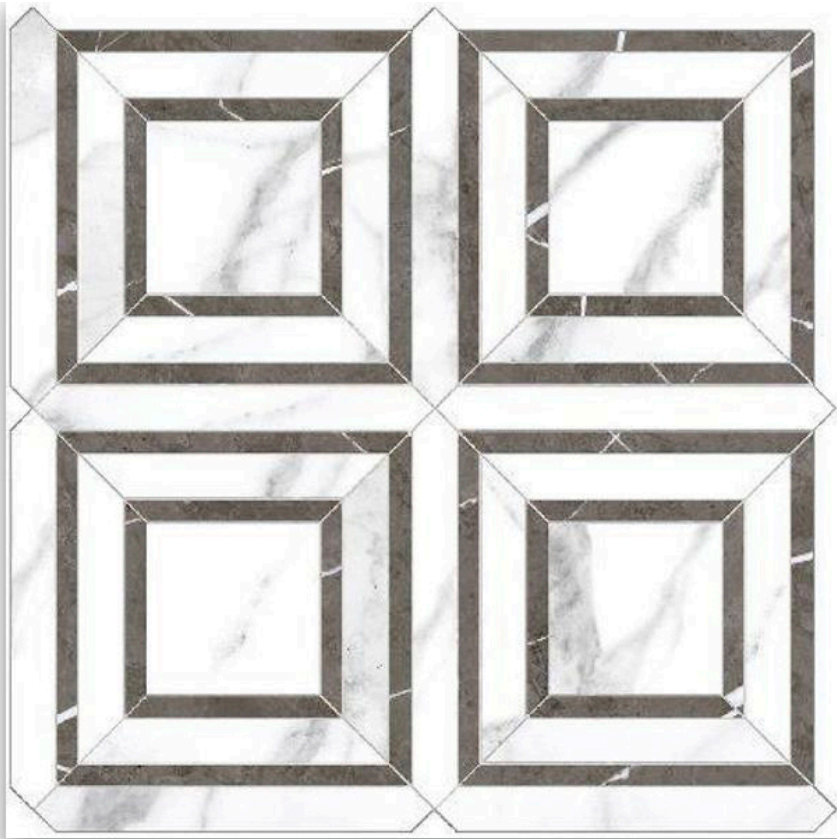

## PRODUCT POLISHED LOVE PIAZZA MOSAIC

---

Tile | 12"x12" | Porcelain

## TECHNICAL DATA

CODE: QUAD-LO-M4PN  
NAME: Polished Love Piazza Mosaic  
SIZE: 12"x12"  
SERIES: Ardor  
FINISH: Polished  
LOOK: Marble Look  
BILLING UNIT: SF  
EDGE: Rectified  
FAMILY: Tile  
FROST RESISTANCE: Yes  
MOSAIC CHIP SIZE: Mesh-Mounted  
STYLE: Contemporary  
SUITABLE FOR: Backsplash|Indoor  
TYPOLOGY: Porcelain  
TYPE OF PIECE: Mosaic  
USE: Floor and Wall