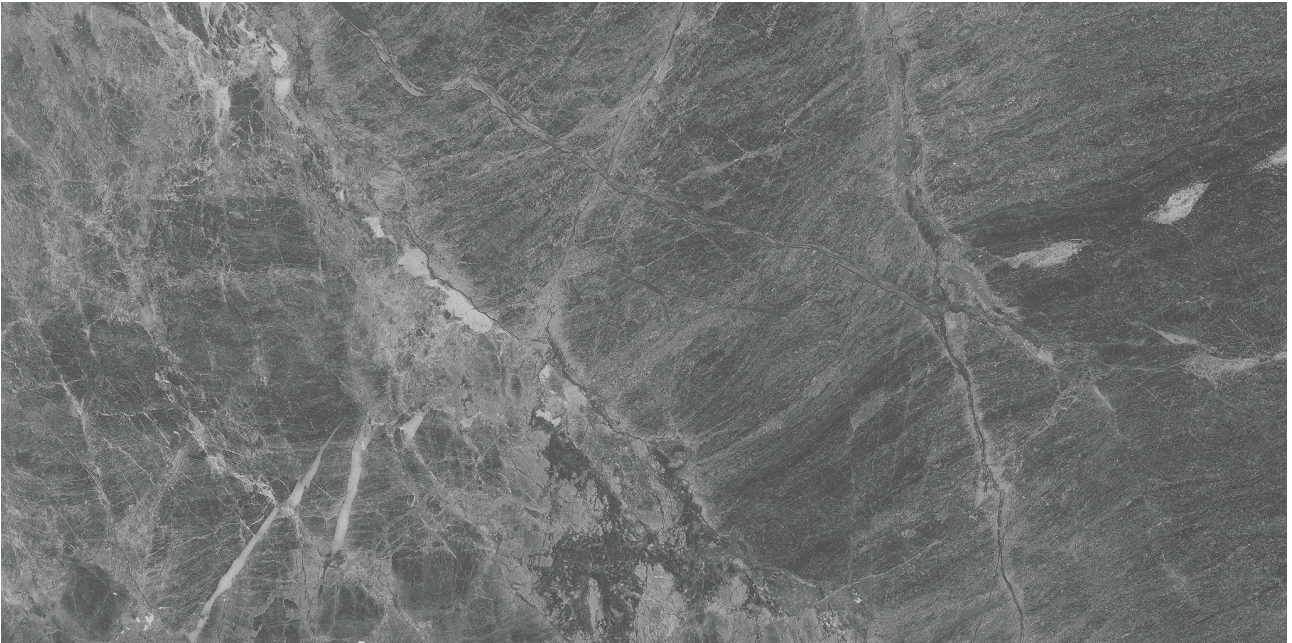

Tiles by Kia

PRODUCT GEMMA MYSTIQUE 12X24

Stone | 12"x24" | Marble

TECHNICAL DATA

CODE: AS5000-05790
NAME: Gemma Mystique 12x24
SIZE: 12"x24"
SERIES: Gemma Mystique
FINISH: Brushed
BILLING UNIT: SF
EDGE: Straight Edge
FAMILY: Stone
SUITABLE FOR: Indoor|Shower
TYPOLOGY: Marble
TYPE OF PIECE: Field Tile
USE: Floor and Wall