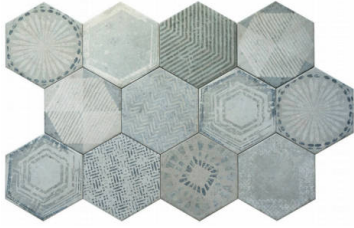

## SERIES ALMA

---

Terracotta | | Porcelain

Bring modern sophistication and rustic charm into harmony with the Qualis Ceramica Alma collection. This contemporary terracotta-look porcelain tile offers the timeless appeal of natural materials, reimagined for modern spaces. With its frost-resistant durability, the Alma collection is designed for seamless indoor and outdoor use, making it the perfect choice for walls, floors, and beyond. Available in four striking options—Grey Hexagon, Grey Decor Hexagon, Sand Hexagon, and Sand Decor Hexagon—this collection provides endless design possibilities. The

Decor Hexagons feature nine distinct patterns that are randomly mixed in each carton, ensuring a truly unique and dynamic layout. Whether you're creating an inviting patio, a stylish bathroom, or a cozy kitchen, the Alma collection adds depth, character, and versatility to any project. Transform your space with tiles that combine artistic flair, practicality, and contemporary elegance—experience the beauty of Qualis Ceramica Alma.

## PRODUCTS

**Alma 5.5X6.3 Grey Decor Hexagon**  
5.5"x6.3" | Porcelain

**Alma 5.5X6.3 Grey Hexagon**  
5.5"x6.3" | Porcelain

**Alma 5.5X6.3 Sand Decor Hexagon**  
5.5"x6.3" | Porcelain

**Alma 5.5X6.3 Terra Hexagon**  
5.5"x6.3" | Porcelain