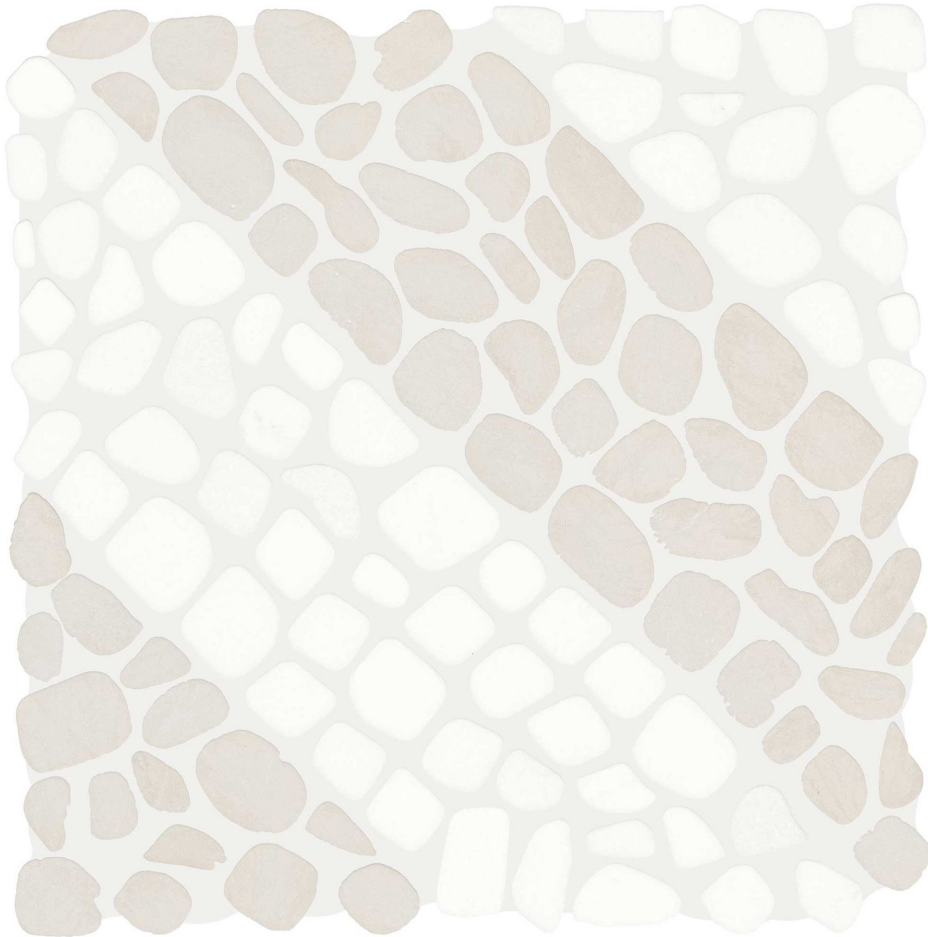

## PRODUCT CABANA HORIZON AXIS PEBBLE

---

Stone | 12"x12" | Natural Stone

## TECHNICAL DATA

CODE: AS5001-04510

NAME: Cabana Horizon Axis Pebble

SIZE: 12"x12"

SERIES: Cabana

FINISH: Tumbled

BILLING UNIT: SF

FAMILY: Stone

SUITABLE FOR: Indoor|Shower

TYPOLOGY: Natural Stone

TYPE OF PIECE: Mosaic

USE: Floor and Wall

NOTES: Mosaic sheet sizes are nominal and may vary slightly due to standard manufacturing tolerances.