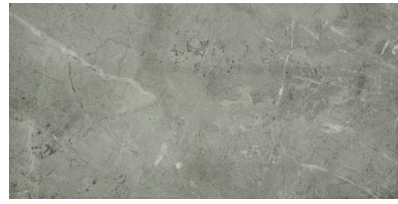

Tiles by Kia

PRODUCT 10X20 CARBON

Tile | 10"x20" | Glazed Porcelain

GRAPHIC VARIETY

TECHNICAL DATA

CODE: AC65-021
NAME: 10X20 Carbon
SIZE: 10"x20"
SERIES: Regency
FINISH: Gloss
LOOK: Marble Look
BILLING UNIT: SF
FAMILY: Tile
STYLE: Classic
SUITABLE FOR: Indoor|Shower
TYPOLOGY: Glazed Porcelain
TYPE OF PIECE: Field Tile
USE: Floor and Wall