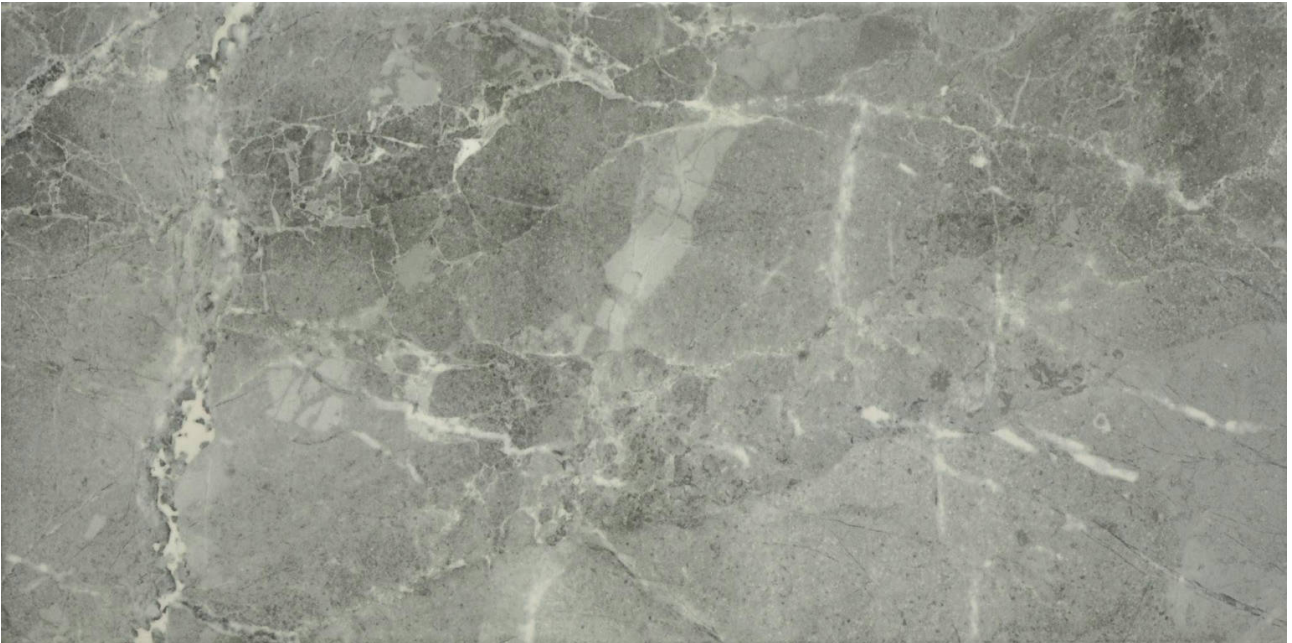

Tiles by Kia

PRODUCT 10X20 CARBON

Tile | 10"x20" | Glazed Porcelain

GRAPHIC VARIETY

TECHNICAL DATA

CODE: AC65-021
NAME: 10X20 Carbon
SIZE: 10"x20"
SERIES: Regency
FINISH: Gloss
LOOK: Marble Look
BILLING UNIT: SF
FAMILY: Tile
STYLE: Classic
SUITABLE FOR: Indoor|Shower
TYPOLOGY: Glazed Porcelain
TYPE OF PIECE: Field Tile
USE: Floor and Wall