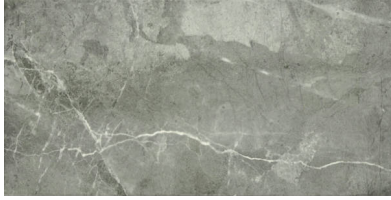

Tiles by Kia

PRODUCT 10X20 CARBON

Tile | 10"x20" | Glazed Porcelain

GRAPHIC VARIETY

TECHNICAL DATA

CODE: AC65-021
NAME: 10X20 Carbon
SIZE: 10"x20"
SERIES: Regency
FINISH: Gloss
LOOK: Marble Look
BILLING UNIT: SF
FAMILY: Tile
STYLE: Classic
SUITABLE FOR: Indoor|Shower
TYPOLOGY: Glazed Porcelain
TYPE OF PIECE: Field Tile
USE: Floor and Wall