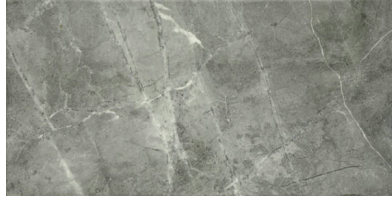

Tiles by Kia

PRODUCT 10X20 CARBON

Tile | 10"x20" | Glazed Porcelain

GRAPHIC VARIETY

TECHNICAL DATA

CODE: AC65-021
NAME: 10X20 Carbon
SIZE: 10"x20"
SERIES: Regency
FINISH: Gloss
LOOK: Marble Look
BILLING UNIT: SF
FAMILY: Tile
STYLE: Classic
SUITABLE FOR: Indoor|Shower
TYPOLOGY: Glazed Porcelain
TYPE OF PIECE: Field Tile
USE: Floor and Wall