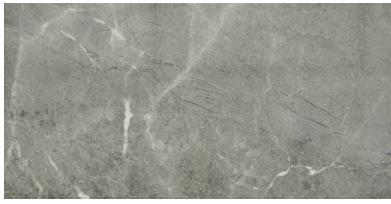

Tiles by Kia

PRODUCT 10X20 CARBON

Tile | 10"x20" | Glazed Porcelain

GRAPHIC VARIETY

TECHNICAL DATA

CODE: AC65-021
NAME: 10X20 Carbon
SIZE: 10"x20"
SERIES: Regency
FINISH: Gloss
LOOK: Marble Look
BILLING UNIT: SF
FAMILY: Tile
STYLE: Classic
SUITABLE FOR: Indoor|Shower
TYPOLOGY: Glazed Porcelain
TYPE OF PIECE: Field Tile
USE: Floor and Wall