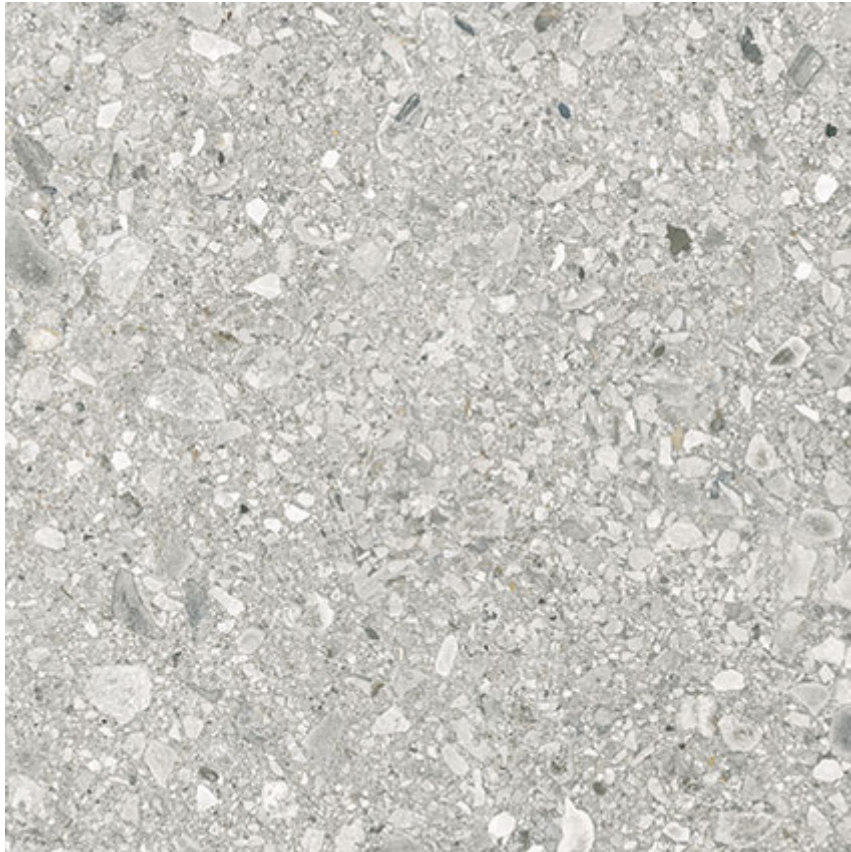

MACAR'S

PRODUCT

ROYAL STONEWORKS 24X24 REGAL FOSSIL VEIN GRN

24"x24" | Porcelain | Tile

TECHNICAL DATA

CODE: QUSW-RF-4G
NAME: Royal Stoneworks 24X24 Regal Fossil Vein Grn
SERIES: Royal Stoneworks
SIZE: 24"x24"
FINISH: Grained
LOOK: Stone Look
EDGE: Rectified
FAMILY: Tile
FROST RESISTANCE: Yes
SHADE VARIATION: V3
STYLE: Contemporary
SUITABLE FOR: Indoor|Shower
TYPOLOGY: Porcelain
TYPE OF PIECE: Field Tile
USE: Floor and Wall