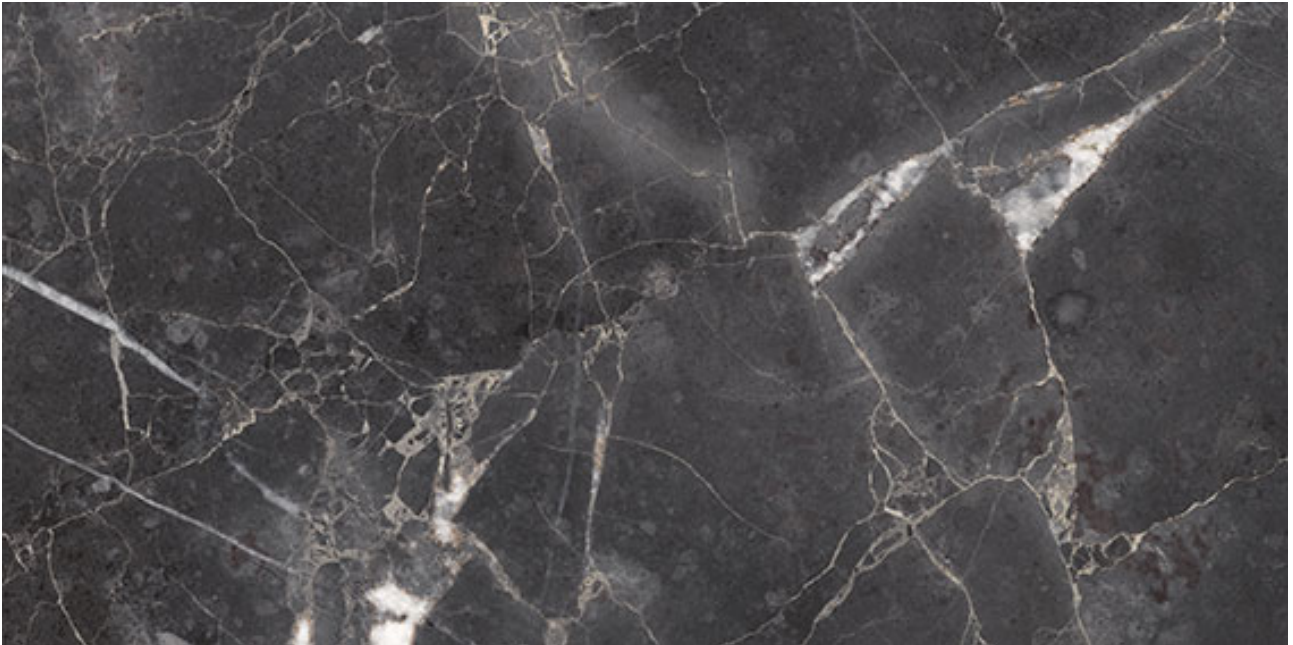

MACAR'S

PRODUCT

ROYAL STONEWORKS 12X24 TUSCAN FORGE VEIN HONED

12"x24" | Porcelain | Tile

TECHNICAL DATA

CODE: QUSW-TF-5H
NAME: Royal Stoneworks 12X24 Tuscan Forge Vein Honed
SERIES: Royal Stoneworks
SIZE: 12"x24"
FINISH: Honed
LOOK: Stone Look
EDGE: Rectified
FAMILY: Tile
FROST RESISTANCE: Yes
SHADE VARIATION: V3
STYLE: Contemporary
SUITABLE FOR: Indoor|Shower
TYPOLOGY: Porcelain
TYPE OF PIECE: Field Tile
USE: Floor and Wall