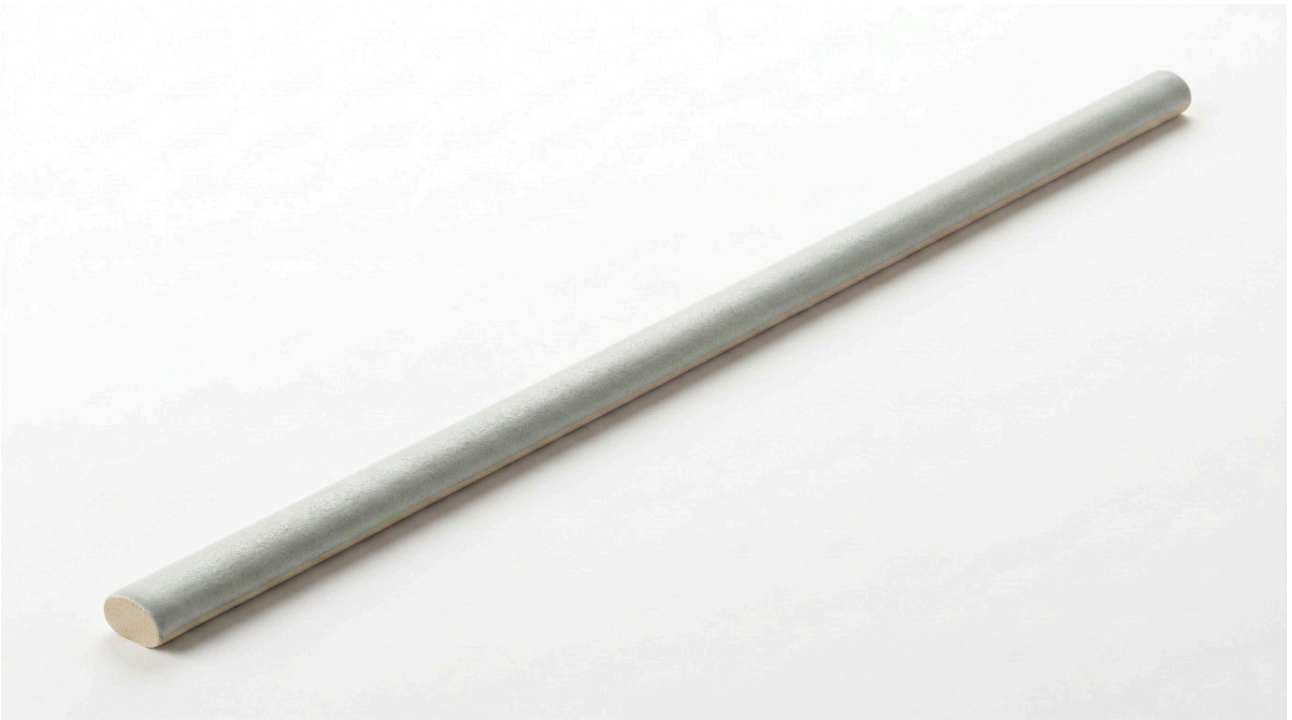

MACAR'S

---

**PRODUCT**

**ARUBA STEEL MATT .39X9 TRIM**

---

.39"x9" | Porcelain | Tile

## TECHNICAL DATA

CODE: QUAU-ST-SBM  
NAME: Aruba Steel Matt .39x9 Trim  
SERIES: Aruba  
SIZE: .39"x9"  
FINISH: Matt  
LOOK: Subway Tile  
FAMILY: Tile  
FROST RESISTANCE: Yes  
PEI: 4  
STYLE: Contemporary  
SUITABLE FOR: Indoor| Outdoor| Pool| Backsplash| Shower  
TYPOLOGY: Porcelain  
TYPE OF PIECE: Trim  
USE: Floor and Wall