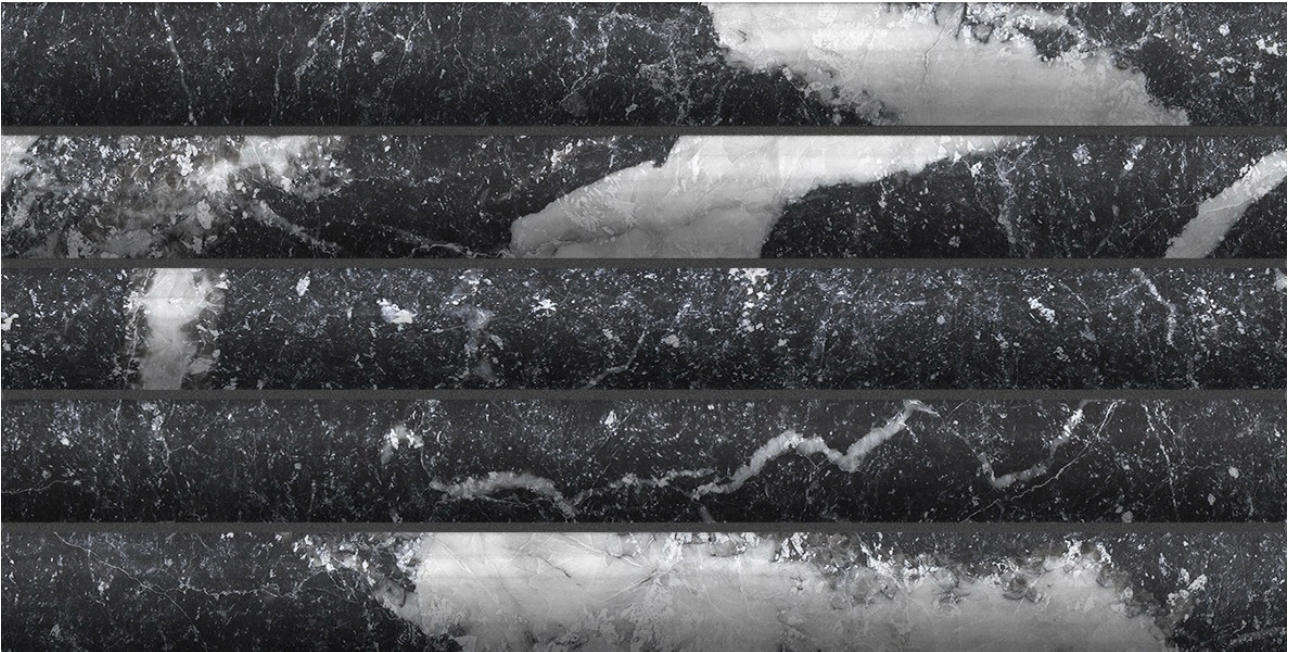

MACAR'S

PRODUCT
OBSESSION 5X10 NERO

5"x10" | Glazed Porcelain | Tile

ROOM SCENES

TECHNICAL DATA

CODE: QUOB-NE-2
NAME: Obsession 5x10 Nero
SERIES: Obsession
SIZE: 5"x10"
FINISH: Matt
LOOK: Marble Look
BREAKING STRENGTH: ≥ 1300 N
CHEMICAL RESISTANCE: GA GLA GHA
DCOF: > 0.42
FAMILY: Tile
FROST RESISTANCE: Yes
MOHS: 6
PEI: 3
R VALUE: R9
SHADE VARIATION: V1
STAIN RESISTANCE: 5
STYLE: Classic
SUITABLE FOR: Backsplash|Indoor|Shower
TYPOLOGY: Glazed Porcelain
THICKNESS: 9 mm
TYPE OF PIECE: Field Tile
USE: Wall only
NOTES: 32 graphic variations