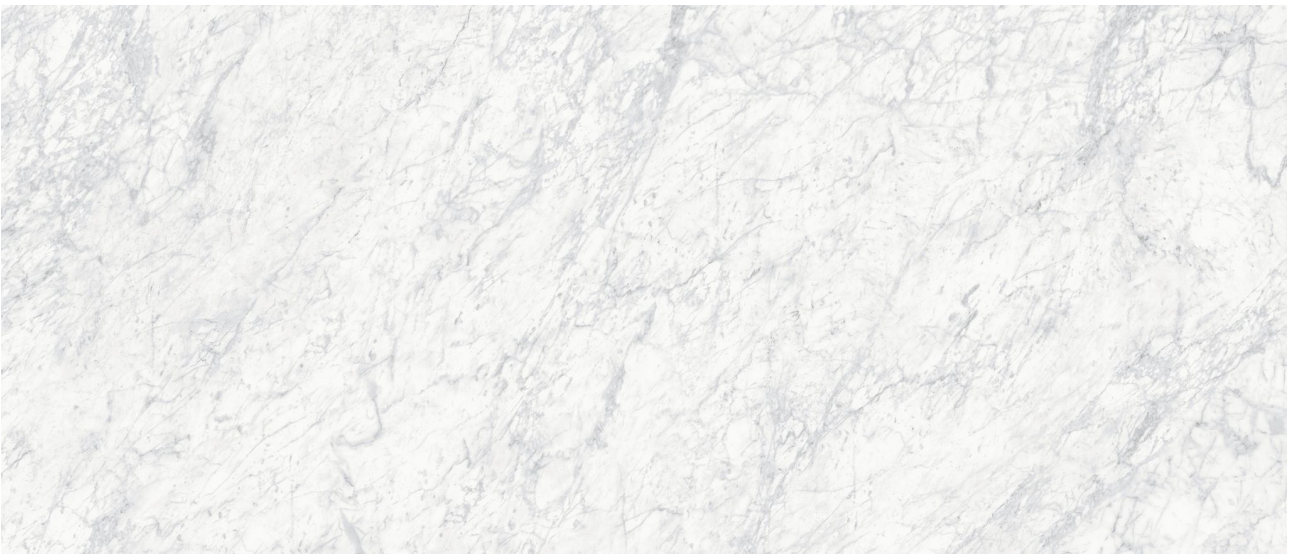

MACAR'S

PRODUCT

**ROYAL STONWORKS 48X110 OLD WORLD BIANCO
POLISHED**

48"x110" | Sintered Slab | Tile

TECHNICAL DATA

CODE: QUSW-OW-2P
NAME: Royal Stoneworks 48X110 Old World Bianco Polished
SERIES: Royal Stoneworks
SIZE: 48"x110"
FINISH: Polished
LOOK: Stone Look
EDGE: Rectified
FAMILY: Tile
FROST RESISTANCE: Yes
SHADE VARIATION: V3
STYLE: Contemporary
SUITABLE FOR: Indoor|Shower
TYPOLOGY: Sintered Slab
TYPE OF PIECE: Field Tile
USE: Floor and Wall